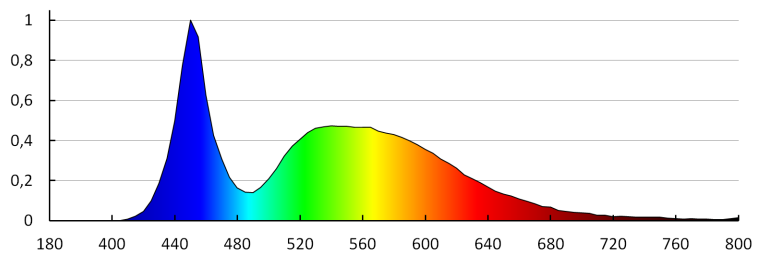

ADDITIONAL INFORMATION:

- Junction box included

KANLUX S.A. (kat 22051) GORDO LED14 SMD / Krzywa rozsyłu światła (biegunowo)