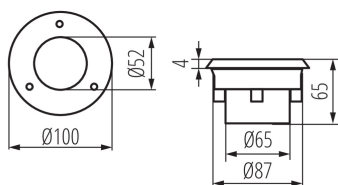

22050 GORDO LED14 SMD-O

In-ground lighting fitting

5905339220509

Kanlux GORDO LED14 is an overrun luminaire with an integrated LED light source for embedding into the ground. It is manufactured of best quality materials owing to which can resist pressure up to 2 tons.

GENERAL DATA:

Colour: stainless steel

Place of assembly: In the ground

Place of application: Indoors and outdoors

Minimum distance from the illuminated object: 0,1m

Compatible with a dimmer: no

Fixture lighting direction: Top

Width [mm]: 65

Diameter [mm]: 100

Wire length [m]: 0.3

Number of chokes: 1

Integrated LED light source: yes

TECHNICAL DATA:

Rated voltage [V]: 220-240 AC

Rated frequency [Hz]: 50

Maximum power [W]: 0.7

Class of protection against electric shock: I

Diode type: LED SMD

Luminous flux [lm]: 40

Colour temperature: cold white

Correlated colour temperature [K]: 6500

Colour rendering index: 70

Service life [h]: 20000

Number of on/off cycles: ≥ 10000

Luminous efficiency of the lamp [lm/W]: 57

Ambient temperature range to which the product can be exposed: $-25 \div 35$

Enclosure material: aluminum alloy

Panel/frame material: stainless steel

Protective glass material: Tempered glass

Connection type: Free cable ends

Wire diameter [mm²]: 1

Permissible static pressure [kN]: 20

IK class: 10

IP class: 66