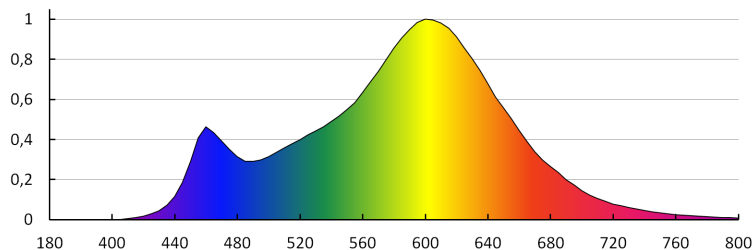

LOGISTIC DATA:

Unit of measurement: unit
Packaging method: 10
Number of units in the secondary packaging: 10
Number of units in the packaging: 100
Net unit weight [g]: 36
Grammage [g]: 53.1
Length of a unit pack [cm]: 4
Width of a unit pack [cm]: 4
Height of a unit pack [cm]: 14.5
Weight of a cardboard box [kg]: 5.31
Width of a cardboard box [cm]: 21.5
Height of a cardboard box [cm]: 32
Length of a cardboard box [cm]: 42
Volume of a cardboard box [m³]: 0.028896