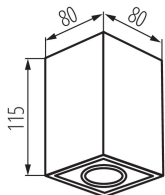

25477 GORD XS DLP-50-W

Ceiling-mounted spotlight fitting

5905339254771

MODERN
design

HIGH
quality
finish

Kanlux GORD XS has a new, more interesting style than its predecessor (Kanlux GORD). These luminaires provide unique lighting that allows you to emphasize selected elements of the interior design. The changed version of these popular luminaires will satisfy lovers of geometric shapes.

GENERAL DATA:

Colour: white

Place of assembly: ceiling mounted

Place of application: Indoors

Minimum distance from the illuminated object: 0,5m

Length [mm]: 80

Width [mm]: 80

Height [mm]: 115

TECHNICAL DATA:

Rated voltage [V]: 220-240 AC

Rated frequency [Hz]: 50

Maximum power [W]: max 10

Class of protection against electric shock: I

Light source: PAR16 LED

Cap: GU10

Ambient temperature range to which the product can be exposed: 5÷25

Enclosure material: aluminum alloy

Connection type: Bolt terminal block

Range of sections of wires used [mm²]: 1÷2,5

The fixture is movable vertically [°]: 25

Lighting-fixture angle regulation: in one axis

IP class: 20

LOGISTIC DATA:

Packaging method: 20

Number of units in the secondary packaging: 1

Number of units in the packaging: 20