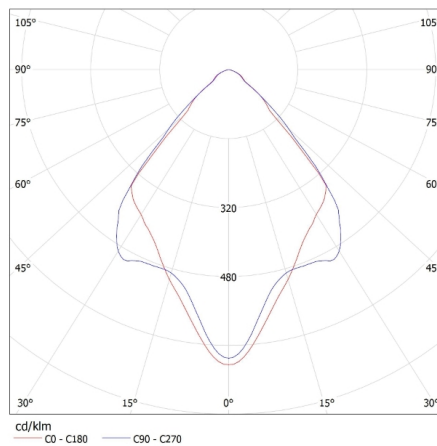

ADDITIONAL INFORMATION:

- Decorative ring without a ceramic frame

KANLUX S.A. (kat 26739) APRILA DTL-W i PRO GU10 LED 7W / LDC (Polar)