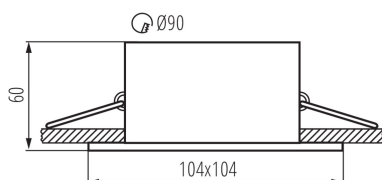

Ring for spotlight fittings

5905339267399

Kanlux APRILA is a family of white decorative rings made of aluminium. Kanlux APRILA has a streamlined shape and can be adjusted in terms of the angle of light within the range of 20 degrees. The JDR or MR-16 frame can be used for the holders, which will allow us to use light sources adapted to a prepared installation.

GENERAL DATA:

Colour: matte white

Necessity of using self-shielding lamps: yes

Place of assembly: Recessed mount in the ceiling

Place of application: Indoors

Minimum distance from the illuminated object: 0,5m

Decorative ring without a ceramic frame: yes

The product is not suitable to be covered with a heat-insulating material: yes

Length [mm]: 104

Width [mm]: 104

Height [mm]: 60

Assembly hole [mm]: Ø90

TECHNICAL DATA:

Rated voltage [V]: 12 AC; 12 DC; 220-240 AC

Maximum power [W]: max 10

Class of protection against electric shock: II/III

Light source: MR16/PAR16

Light source included: no

Cap: Gx5,3/GU10

Ambient temperature range to which the product can be exposed: 5÷25

Enclosure material: aluminum alloy

Lighting-fixture angle regulation: in one axis

Lighting-fixture angle regulation [°]: 20

IP class: 20

LOGISTIC DATA:

Packaging method: 50

Number of units in the secondary packaging: 1

Number of units in the packaging: 50

Net unit weight [g]: 138

Grammage [g]: 196

Length of a unit pack [cm]: 11.5

Width of a unit pack [cm]: 11.5

Height of a unit pack [cm]: 7

Weight of a cardboard box [kg]: 9.8