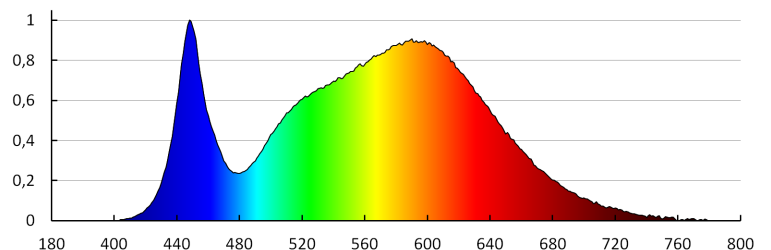

Width of a cardboard box [cm]: 23.5

Height of a cardboard box [cm]: 28

Length of a cardboard box [cm]: 57

Volume of a cardboard box [m³]: 0.037506

ADDITIONAL INFORMATION:

- Beam-angle adjustment
- 5 years Warranty under the terms of the warranty statement, available on our website