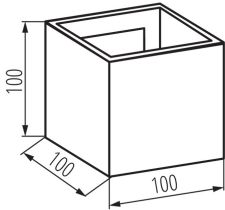

Facade luminaire