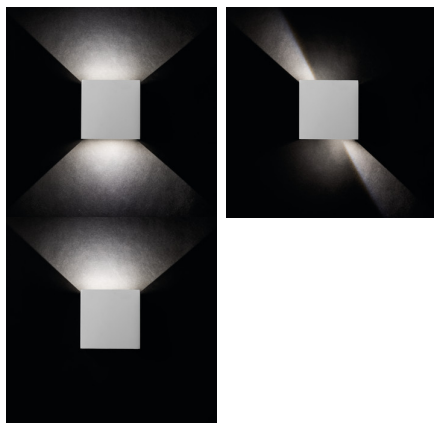

Facade luminaire

5905339289926

The main advantage of Kanlux REKA LED is a visually unique light effect, which we create ourselves after switching on. Thanks to the wings placed at the bottom and top of the luminaire, we can decide on the direction and width of the luminous flux. The Kanlux REKA lamp shines in two directions - up and down - and the luminous flux can be set independently of each other, creating, for example, a perfectly thin line of light at the top, and at the bottom by setting wide light cascades that will flow from the lamp to the ground. Kanlux REKA LED can be used to illuminate the facades of buildings, terraces, balconies or gazebos' external walls.

GENERAL DATA:

Colour: white
Place of assembly: wall mounted
Place of application: Indoors and outdoors
Minimum distance from the illuminated object: 0,5m
Compatible with a dimmer: no
Wykrywanie ruchu: no
Fixture lighting direction: up and down
Length [mm]: 100
Width [mm]: 100
Height [mm]: 100
Integrated LED light source: yes

TECHNICAL DATA:

Rated voltage [V]: 220-240 AC
Rated frequency [Hz]: 50
Maximum power [W]: 7
Class of protection against electric shock: I
Diode type: LED COB
Luminous flux [lm]: max 500
Colour temperature: white
Correlated colour temperature [K]: 4000
Colour consistency in McAdam ellipses: ≤6
Colour rendering index: 80
Service life [h]: 30000
Number of on/off cycles: ≥20000
Lighting angle [°]: max 90
Ambient temperature range to which the product can be exposed: -15÷35
Enclosure material: aluminum alloy
Protective glass material: Tempered glass
Connection type: Bolt terminal block