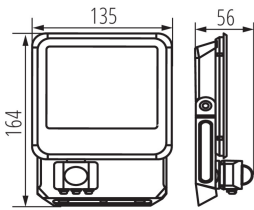

iQ LED

Kanlux

33885 IQ-LED FL-10W-NW-SE

LED floodlight

Service life [h]: 50000

Number of on/off cycles: ≥ 25000

Lighting angle [°]: 100

Luminous efficiency of the lamp [lm/W]: 120

Ambient temperature range to which the product can be exposed: -30÷50

Enclosure material: Metal

Sensor type: PIR

Connection type: Free cable ends

Wire type: H05RN-F

Wire length [m]: 0.3

Wire diameter [mm²]: 1

Sensor-operation time [second-minute]: 10-7

Lamp-heating time [s]: ≤ 1

Lamp-ignition time [s]: $\leq 0,5$

sensor working angle [°]: 120

Illumination-level setpoint by which the sensor detects movement [lx]: 10-2000

The fixture is movable vertically [°]: 180

IP class: 44

Sensor range[m]: max 8

LOGISTIC DATA:

Unit of measurement: unit

Packaging method: 20

Number of units in the secondary packaging : 1

Number of units in the packaging : 20

Net unit weight [g]: 356

Grammage [g]: 446

Gross unit weight [g]: 432

Length of a unit pack [cm]: 14

Width of a unit pack [cm]: 6

Height of a unit pack [cm]: 17

Weight of a cardboard box [kg]: 8.92

Width of a cardboard box [cm]: 30

Height of a cardboard box [cm]: 19

Length of a cardboard box [cm]: 62

Volume of a cardboard box [m³]: 0.03534

ADDITIONAL INFORMATION:

Date of issue: 31.01.2024, 10:30

We reserve the right to make technical changes. The data contained in this material are not legally binding.

Photometry: the results obtained from testing were from a specific sample.

EN