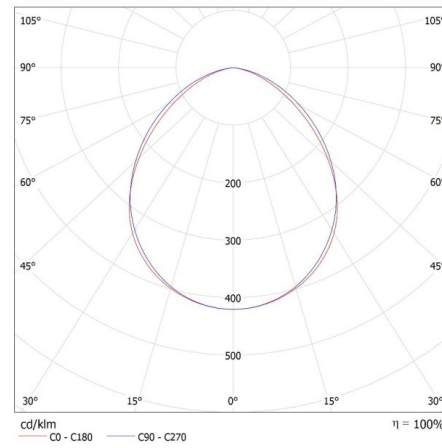

KANLUX S.A. (kat 33885) IQ-LED FL-10W-NW-SE / LDC (Polar)

ACCESSORIES

33889

IQ-LED FL QC I 3x1MM2

Hermetic quick connector for easy, quick and safe connection of the connecting cable and the floodlight, IQ-LED FL QC I 3x1MM2 (33889)