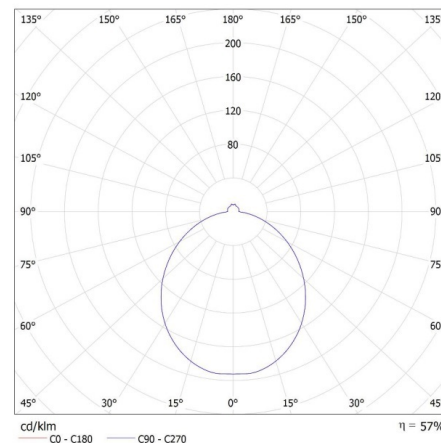

KANLUX S.A. (kat 36461) RIFA LED 17,5W WW WW / LDC (Polar)

Luminaire: KANLUX S.A. (kat 36461) RIFA LED 17,5W WW WW
Lamps: 1 x RIFA LED 17,5W WW