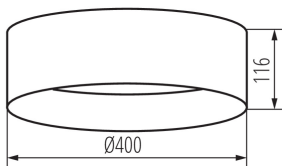

## 36461 RIFA LED 17,5W WW W/W

Ceiling-mounted LED light fitting

5905339364616

RIFA LED 17,5W W/W

Kanlux RIFA LED is a unique ceiling lamp. It is distinguished from traditional lamps of this type by a material lampshade, which makes it not only practical, but above all decorative. We have prepared 4 color combinations to match your interior, and you have a choice of two light colors - neutral or warm. Kanlux RIFA LED is an ideal solution for low ceiling interiors where we need strong light, but we do not want to give up its decorativeness.

### GENERAL DATA:

**Colour:** white  
**Place of assembly:** ceiling mounted  
**Place of application:** Indoors  
**Minimum distance from the illuminated object:** 0,5m  
**Compatible with a dimmer:** no  
**Height [mm]:** 116  
**Diameter [mm]:** 400  
**Mercury content:** no  
**Integrated LED light source:** yes

### TECHNICAL DATA:

**Rated voltage [V]:** 220-240 AC  
**Rated frequency [Hz]:** 50  
**Maximum power [W]:** 17,5  
**Class of protection against electric shock:** I  
**Lampshade material:** plastic  
**Light source:** LED  
**Diode type:** LED SMD  
**Luminous flux [lm]:** 1450  
**Colour temperature:** Warm white  
**Correlated colour temperature [K]:** 3000  
**Colour consistency in McAdam ellipses:**  $\leq 6$   
**Colour rendering index:** 80  
**Service life [h]:** 25000  
**Number of on/off cycles:**  $\geq 20000$   
**Lighting angle [°]:** 120  
**Luminous efficiency of the lamp [lm/W]:** 83  
**Ambient temperature range to which the product can be exposed:** 5÷25  
**Enclosure material:** Metal  
**Connection type:** Bolt terminal block  
**Range of sections of wires used [mm<sup>2</sup>]:** 1,5  
**Lamp-heating time [s]:**  $\leq 1$   
**Lamp-ignition time [s]:**  $\leq 0,5$