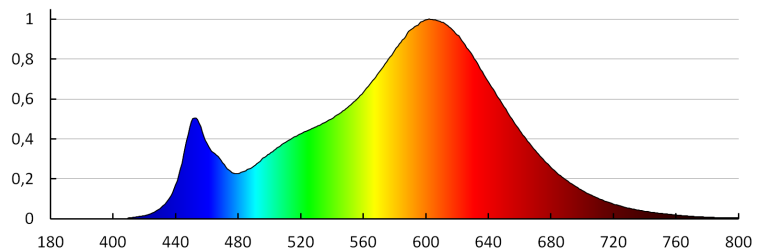

LOGISTIC DATA:

Unit of measurement: unit

Packaging method: 6

Number of units in the secondary packaging : 1

Number of units in the packaging : 6

Net unit weight [g]: 1070

Grammage [g]: 1763.33

Length of a unit pack [cm]: 42

Width of a unit pack [cm]: 12.5

Height of a unit pack [cm]: 42

Weight of a cardboard box [kg]: 10.57998

Width of a cardboard box [cm]: 40

Height of a cardboard box [cm]: 44.5

Length of a cardboard box [cm]: 85.5

Volume of a cardboard box [m³]: 0.15219