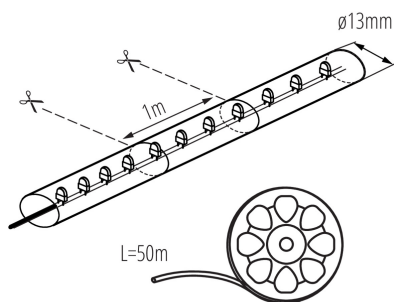

Rope lights

5905339086341

Kanlux GIVRO LED are 50-meter rope lights available in different colours. Power supply device Kanlux GIVRO PR SET is required for its proper functioning. The rope can be divided into segments and it is possible to reconnect it at the cut-off point into any arrangement owing to the elements of Kanlux GIVRO LED system. With colourful LED ropes, it is possible to bring out the room's character. Kanlux GIVRO LED can also be used outdoors: in balconies, gazebos and gardens.

### GENERAL DATA:

**Colour:** yellow

**Place of application:** Indoors and outdoors

**Minimum distance from the illuminated object:** 0,1m

**The product is not suitable to be covered with a heat-insulating material:** yes

**Length [mm]:** 50000

**Diameter [mm]:** 13

**Mercury content:** no

#### ADDITIONAL INFORMATION:

- 50m long rope
- the possibility to divide the LED strips into segments (1m = 36 x LED)
- power cord of GIVRO PR SET, available in Kanlux offer, is needed for proper operation