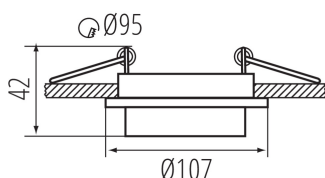

## 33165 AGEO DSO-B

Ring for spotlight fittings

5905339331656

Kanlux AGEO is an original decorative ring that will become a decoration for any room. The light source is completely hidden in an adjustable, extending from the ring shade, which provides an interesting light effect. Kanlux AGEO is the ability to adjust the direction of light in the range of 20 degrees. The decorative ring is sold without a lamp holder - you decide which light source to use (the Gx5.3 or GU10 cap).

### PRODUCT PARAMETERS:

**Colour:** black

**Place of assembly:** Recessed mount in the ceiling

**Place of application:** Indoors

**Minimum distance from the illuminated object:** 0,5m

**Decorative ring without a ceramic frame:** yes

**The product is not suitable to be covered with a heat-insulating material:** yes

**Light source included:** no

**Height [mm]:** 42

**Diameter [mm]:** 107

**Assembly hole [mm]:** Ø95

**Rated voltage [V]:** 12 AC; 12 DC; 220-240 AC