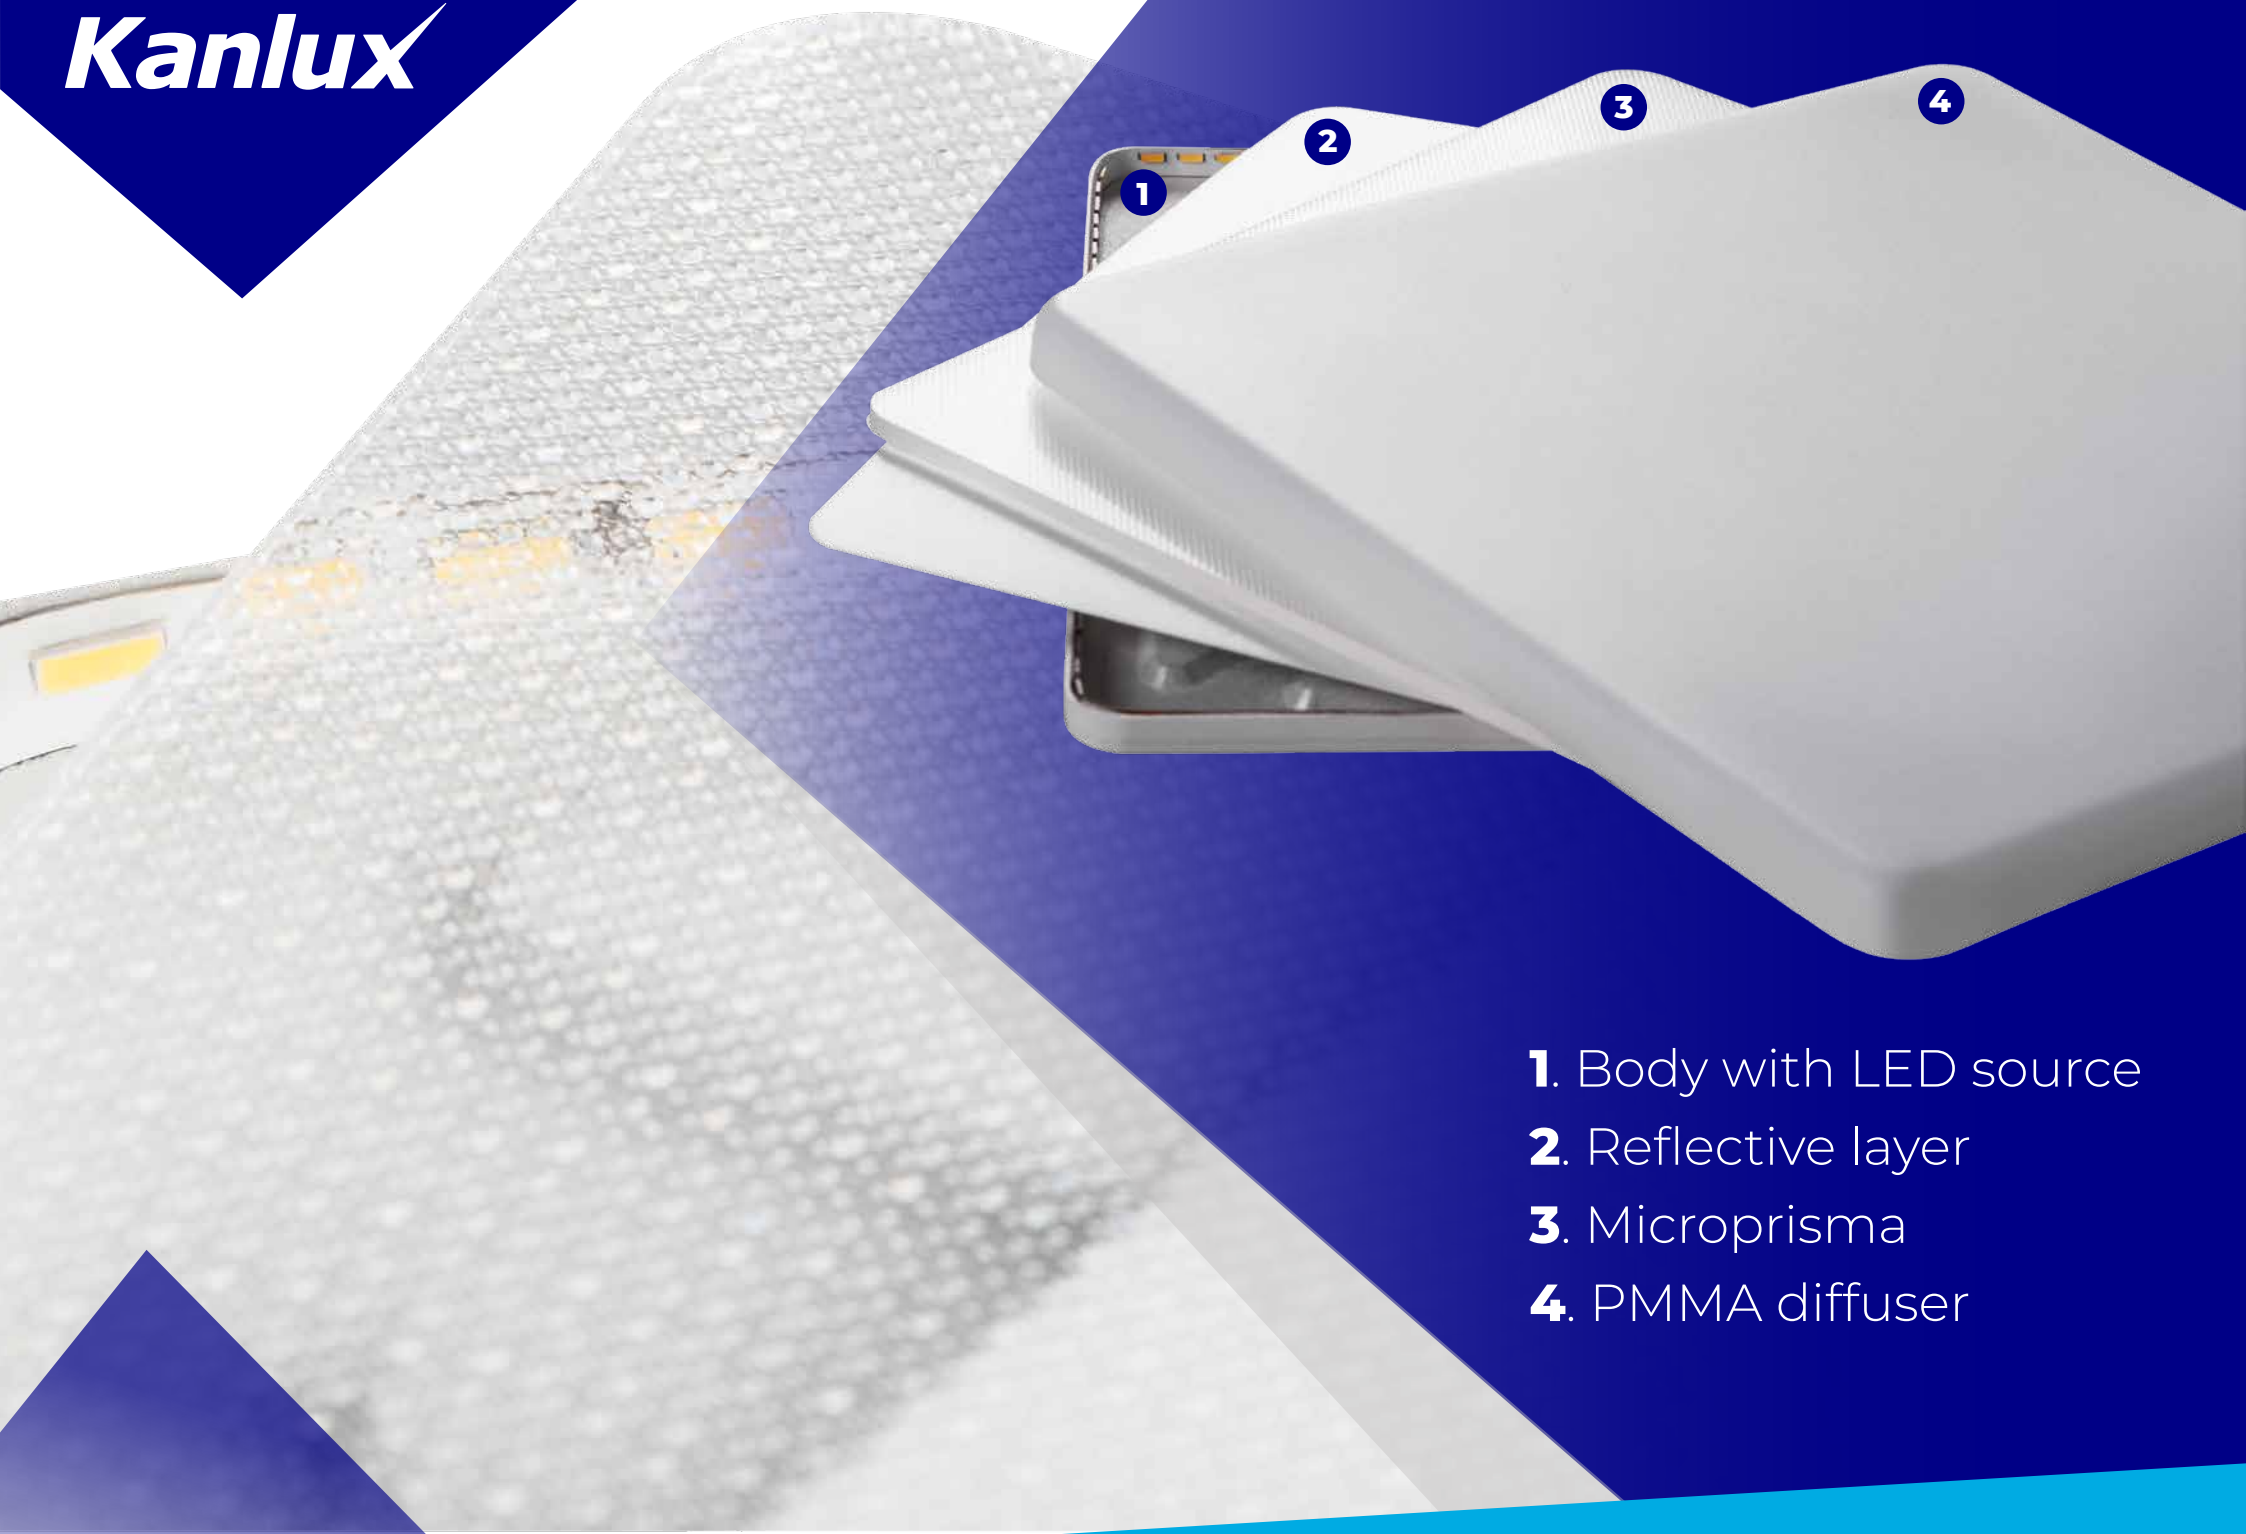

Kanlux

1. Body with LED source
2. Reflective layer
3. Microprisma
4. PMMA diffuser