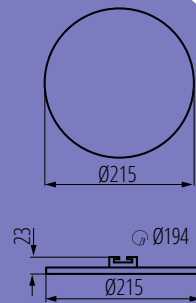

Kanlux AREL LED 25W

NEW

●	AREL LED DO 25W NW	29596	ø215x23 mm	2200 lm
●	AREL LED DO 25W WW	29597		2260 lm
■	25W AREL LED DL 25W NW	29598	215x215x23 mm	2200 lm
■	AREL LED DL 25W WW	29599		2260 lm

General data:

- color: **white,**
- installation site: **for installation in the ceiling,**
- place of application: **inside.**

Specifications:

- rated voltage [V]: **220-240 AC,**
- rated frequency [Hz]: 50,
- colour temperature: 3000K (WW), 4000K (NW),
- durability [h]: 30000,
- number of on/off cycles: ≥ 15000 ,
- lighting angle [°]: 120,
- protection class against electric shock: **II,**
- the ambient temperature range at which it may be exposed product [°C]: 5÷25,
- housing material: **plastic,**
- protective glass material: **PMMA,**
- IP rate: **65/20 (main body/driver).**

Kanlux AREL LED DO 20W

Kanlux AREL LED DL 10W

Types and models:

6W	AREL LED DO 6W NW	29580	ø75x23 mm	450 lm
	AREL LED DO 6W WW	29581		440 lm
	AREL LED DL 6W NW	29582	76x76x23 mm	490 lm
	AREL LED DL 6W WW	29583		450 lm
10W	AREL LED DO 10W NW	29584	ø126x23 mm	940 lm
	AREL LED DO 10W WW	29585		890 lm
	AREL LED DL 10W NW	29586	125x125x23 mm	1000 lm
	AREL LED DL 10W WW	29587		910 lm
14W	AREL LED DO 14W NW	29588	ø156x23 mm	1300 lm
	AREL LED DO 14W WW	29589		1210 lm
	AREL LED DL 14W NW	29590	156x156x23 mm	1300 lm
	AREL LED DL 14W WW	29591		1300 lm
20W	AREL LED DO 20W NW	29592	ø186x23 mm	1710 lm
	AREL LED DO 20W WW	29593		1450 lm
	AREL LED DL 20W NW	29594	186x186x23 mm	1710 lm
	AREL LED DL 20W WW	29595		1450 lm
25W	AREL LED DO 25W NW	29596	ø215x23 mm	2200 lm
	AREL LED DO 25W WW	29597		2260 lm
	AREL LED DL 25W NW	29598	215x215x23 mm	2200 lm
	AREL LED DL 25W WW	29599		2260 lm