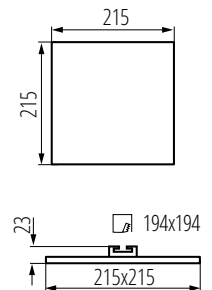

Kanlux AREL LED 25W

NEW

●	AREL LED DO 25W NW	29596	ø215x23 mm	2200 lm
●	AREL LED DO 25W WW	29597		2260 lm
■	25W AREL LED DL 25W NW	29598	215x215x23 mm	2200 lm
■	AREL LED DL 25W WW	29599		2260 lm

General data:

Kanlux AREL LED DO 20W

Kanlux AREL LED DL 10W

Types and models:

6W	AREL LED DO 6W NW	29580	ø75x23 mm	450 lm
	AREL LED DO 6W WW	29581		440 lm
	AREL LED DL 6W NW	29582	76x76x23 mm	490 lm
	AREL LED DL 6W WW	29583		450 lm
10W	AREL LED DO 10W NW	29584	ø126x23 mm	940 lm
	AREL LED DO 10W WW	29585		890 lm
	AREL LED DL 10W NW	29586	125x125x23 mm	1000 lm
	AREL LED DL 10W WW	29587		910 lm
14W	AREL LED DO 14W NW	29588	ø156x23 mm	1300 lm
	AREL LED DO 14W WW	29589		1210 lm
	AREL LED DL 14W NW	29590	156x156x23 mm	1300 lm
	AREL LED DL 14W WW	29591		1300 lm
20W	AREL LED DO 20W NW	29592	ø186x23 mm	1710 lm
	AREL LED DO 20W WW	29593		1450 lm
	AREL LED DL 20W NW	29594	186x186x23 mm	1710 lm
	AREL LED DL 20W WW	29595		1450 lm
25W	AREL LED DO 25W NW	29596	ø215x23 mm	2200 lm
	AREL LED DO 25W WW	29597		2260 lm
	AREL LED DL 25W NW	29598	215x215x23 mm	2200 lm
	AREL LED DL 25W WW	29599		2260 lm