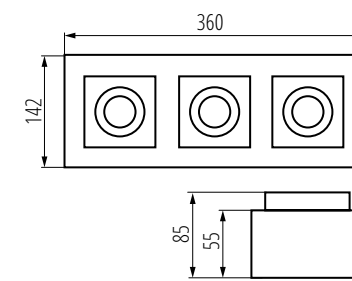

- STOBI DLP 250-B **26832**
- STOBI DLP 250-W **26833**