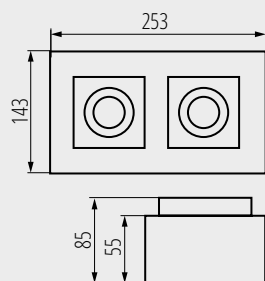

- STOBI DLP 450-B **26836**
- STOBI DLP 450-W **26837**