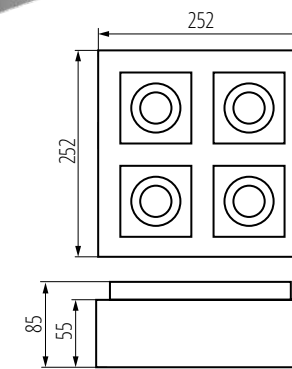

- STOBI DLP 50-B **26830**
- STOBI DLP 50-W **26831**

- STOBI DLP 350-B **26834**
- STOBI DLP 350-W **26835**

- STOBI DLP 250-B **26832**
- STOBI DLP 250-W **26833**

- STOBI DLP 450-B **26836**
- STOBI DLP 450-W **26837**