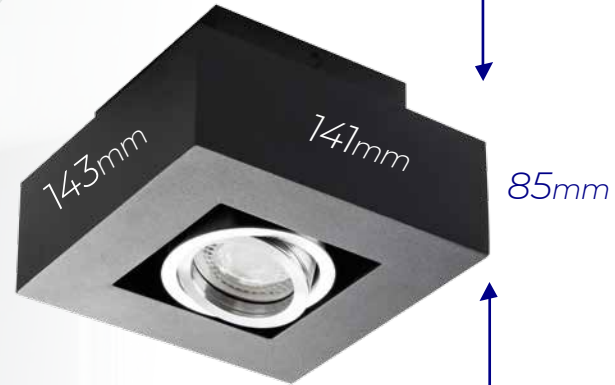

Kanlux

Differences **STOBI / STOBI ES**

STOBI DLP 50-B **26830**