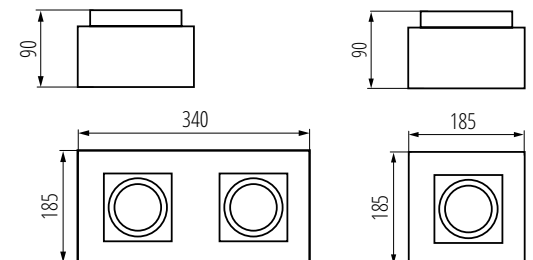

Kanlux

NEW

Kanlux **STOBI ES**

Unique
ceiling fitting
for ES111!!!