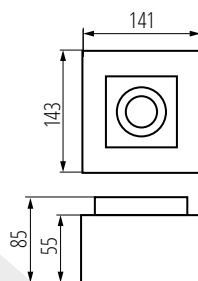

- STOBI DLP 350-B **26834**
- STOBI DLP 350-W **26835**