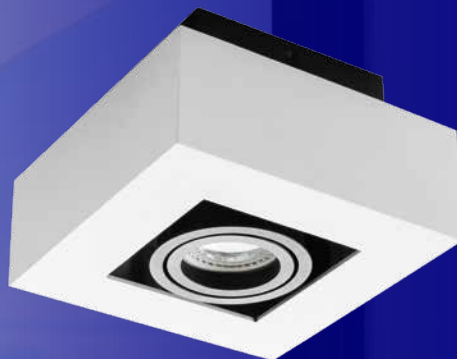

Kanlux

**Ceiling fitting
Kanlux **STOBI****

Kanlux

**Irreplaceable
in every
commercial
interior**

Kanlux

**Irreplaceable
in every
private interior**

Kanlux

STOBI DLP

+

PAR16 LED GU10

STOBI ES

+

ES-111 LED GU10

Light source not included.

Kanlux

NEW

Kanlux **STOBI ES**

STOBI ES 250-W **26839**

STOBI ES 50-W **26829**

STOBI ES 250-B **26838**

STOBI ES 50-B **26828**

Unique
ceiling fitting
for ES111!!!

- STOBI DLP 50-B **26830**
- STOBI DLP 50-W **26831**

**Sandblasted,
aluminium body**
in matt white or matt black.
Minimalist design.

Kanlux

NEW

General data:

- series of luminaires for light source **ES 111**,
- colors: **white matt (W)**, **black matt (B)**,
- **single and double**