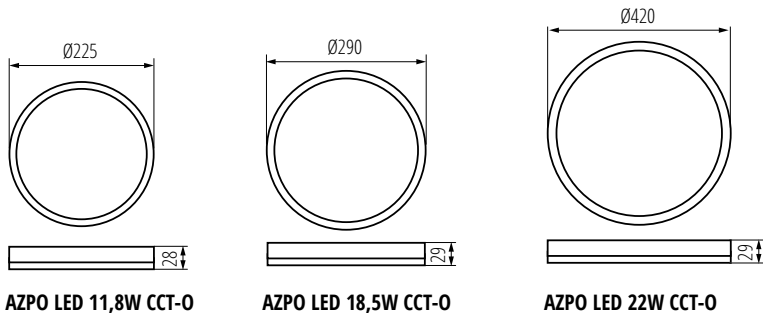

miLED^o

**CEILING LIGHT
FITTING**

**AZPO
LED CCT**

miLED^o

AZPO LED CCT

- minimalist design
- less than 3cm of height
- halo effect

warm white

3000K

neutral white

4000K

cold white

6000K

AZPO LED CCT

31512	AZPO LED 11,8W CCT-O-W	11,8W	1300lm	3000/4000/6000	white
31513	AZPO LED 11,8W CCT-O-B	11,8W	1300lm	3000/4000/6000	black
31514	AZPO LED 18,5W CCT-O-W	18,5W	1800lm	3000/4000/6000	white
31515	AZPO LED 18,5W CCT-O-B	18,5W	1700lm	3000/4000/6000	black
31516	AZPO LED 22W CCT-O-W	22W	2700lm	3000/4000/6000	white
31517	AZPO LED 22W CCT-O-B	22W	2700lm	3000/4000/6000	black
31530	AZPO LED 12,3W CCT-L-W	12,3W	1150lm	3000/4000/6000	white
31531	AZPO LED 12,3W CCT-L-B	12,3W	1150lm	3000/4000/6000	black
31532	AZPO LED 17,5W CCT-L-W	17,5W	1800lm	3000/4000/6000	white
31533	AZPO LED 17,5W CCT-L-B	17,5W	1800lm	3000/4000/6000	black
31534	AZPO LED 22W CCT-L-W	22W	2600lm	3000/4000/6000	white
31535	AZPO LED 22W CCT-L-B	22W	2550lm	3000/4000/6000	black

rated voltage: 220-240 V
 light source: LED SMD
 beam angle: 120°
 fixture durability: 20 000h
 ambient temperature range[°C]: -20 ÷ 40
 housing material: plastic
 shade material: plastic
 IP54
 electric shock protection class: II