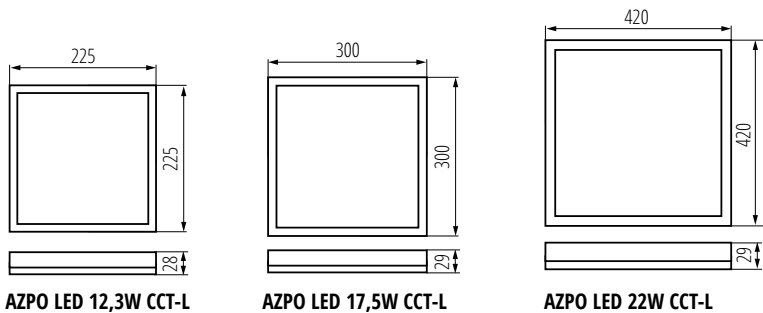

AZPO LED CCT

31512	AZPO LED 11,8W CCT-O-W	11,8W	1300lm	3000/4000/6000	white
31513	AZPO LED 11,8W CCT-O-B	11,8W	1300lm	3000/4000/6000	black
31514	AZPO LED 18,5W CCT-O-W	18,5W	1800lm	3000/4000/6000	white
31515	AZPO LED 18,5W CCT-O-B	18,5W	1700lm	3000/4000/6000	black
31516	AZPO LED 22W CCT-O-W	22W	2700lm	3000/4000/6000	white
31517	AZPO LED 22W CCT-O-B	22W	2700lm	3000/4000/6000	black
31530	AZPO LED 12,3W CCT-L-W	12,3W	1150lm	3000/4000/6000	white
31531	AZPO LED 12,3W CCT-L-B	12,3W	1150lm	3000/4000/6000	black
31532	AZPO LED 17,5W CCT-L-W	17,5W	1800lm	3000/4000/6000	white
31533	AZPO LED 17,5W CCT-L-B	17,5W	1800lm	3000/4000/6000	black
31534	AZPO LED 22W CCT-L-W	22W	2600lm	3000/4000/6000	white
31535	AZPO LED 22W CCT-L-B	22W	2550lm	3000/4000/6000	black

rated voltage: 220-240 V
light source: LED SMD
beam angle: 120°
fixture durability: 20 000h
ambient temperature range[°C]: -20 ÷ 40
housing material: plastic
shade material: plastic
IP54
electric shock protection class: II