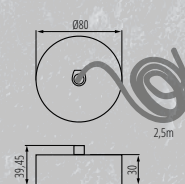

BIAŁY	39980	AL-IU-NW-MAT-W-NT	26-40	3350-5000	4000	matte diffuser 1418
	46532	AL-IU-NW-MPR-W-NT	26-40	3100-4650	4000	microprismatic diffuser 1418
	39983	AL-IU-WW-MAT-W-NT	26-40	3200-4700	3000	matte diffuser 1418
	46533	AL-IU-WW-MPR-W-NT	26-40	3000-4400	3000	microprismatic diffuser 1418
CZARNY	39981	AL-IU-NW-MAT-B-NT	26-40	3350-5000	4000	matte diffuser 1418
	46534	AL-IU-NW-MPR-B-NT	26-40	3100-4650	4000	microprismatic diffuser 1418
	39984	AL-IU-WW-MAT-B-NT	26-40	3200-4700	3000	matte diffuser 1418
SREBRNY	46535	AL-IU-WW-MPR-B-NT	26-40	3000-4400	3000	microprismatic diffuser 1418
	39982	AL-IU-NW-MAT-S-NT	26-40	3350-5000	4000	matte diffuser 1418
	46536	AL-IU-NW-MPR-S-NT	26-40	3100-4650	4000	microprismatic diffuser 1418
	39985	AL-IU-WW-MAT-S-NT	26-40	3200-4700	3000	matte diffuser 1418
	46537	AL-IU-WW-MPR-S-NT	26-40	3000-4400	3000	microprismatic diffuser 1418

ACCESSORY FOR SUSPENDED VERSION (SET: 2 CABLES)	07871	ROPE-NT 150 SINGLE
ACCESSORY FOR WALL-MOUNTED VERSION (SET: 2 BRACKETS)	29557	ALIN NT GRIP
ACCESSORY FOR SUSPENDED FIXTURE	32541	ALIN CORD 1F-B
	32543	ALIN CORD 1F-SR
	32540	ALIN CORD 1F-W
	32544	ALIN CORD DALI 1F-B
	32545	ALIN CORD DALI 1F-SR
	32543	ALIN CORD DALI 1F-W
	32535	ALIN CORD SQ 1F-B
	32536	ALIN CORD SQ 1F-SR
	32534	ALIN CORD SQ 1F-W
	32538	ALIN CORD SQ DA 1F-B
32539	ALIN CORD SQ DA 1F-SR	
32537	ALIN CORD SQ DA 1F-W