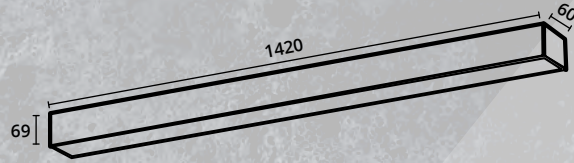

Kanlux

UNIVERSAL LENGTH

optional accessories:
CORD, CORD SQ + ROPE + GRIP

2 DIFFUSER VERSIONS

MAT

MRP

2 COLOR TEMPERATURES OF LIGHT

4000K

3000K

3 HOUSING COLORS

white

silver

black

Kanlux
FACTORY
ALIN IU

**DEEP-SWICH
ADJUSTABLE POWER**

**BRAND NAME
COMPONENTS**