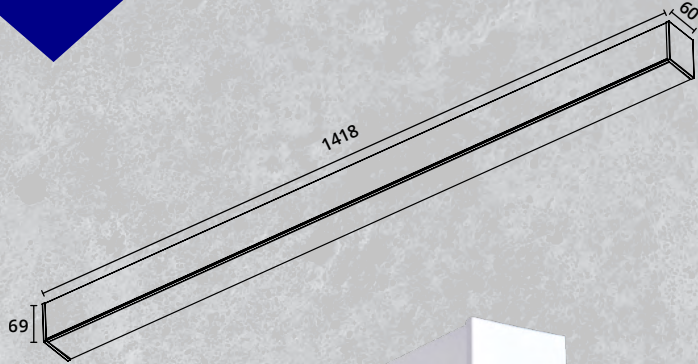

BIAŁY	39980	AL-IU-NW-MAT-W-NT	26-40	3350-5000	4000	matte diffuser 1418
	46532	AL-IU-NW-MPR-W-NT	26-40	3100-4650	4000	microprismatic diffuser 1418
	39983	AL-IU-WW-MAT-W-NT	26-40	3200-4700	3000	matte diffuser 1418
	46533	AL-IU-WW-MPR-W-NT	26-40	3000-4400	3000	microprismatic diffuser 1418
CZARNY	39981	AL-IU-NW-MAT-B-NT	26-40	3350-5000	4000	matte diffuser 1418
	46534	AL-IU-NW-MPR-B-NT	26-40	3100-4650	4000	microprismatic diffuser 1418
	39984	AL-IU-WW-MAT-B-NT	26-40	3200-4700	3000	matte diffuser 1418
SREBRNY	46535	AL-IU-WW-MPR-B-NT	26-40	3000-4400	3000	microprismatic diffuser 1418
	39982	AL-IU-NW-MAT-S-NT	26-40	3350-5000	4000	matte diffuser 1418
	46536	AL-IU-NW-MPR-S-NT	26-40	3100-4650	4000	microprismatic diffuser 1418
	39985	AL-IU-WW-MAT-S-NT	26-40	3200-4700	3000	matte diffuser 1418
	46537	AL-IU-WW-MPR-S-NT	26-40	3000-4400	3000	microprismatic diffuser 1418

ACCESSORY FOR SUSPENDED VERSION (SET: 2 CABLES)	07871	ROPE-NT 150 SINGLE
ACCESSORY FOR WALL-MOUNTED VERSION (SET: 2 BRACKETS)	29557	ALIN NT GRIP
ACCESSORY FOR SUSPENDED FIXTURE	32541	ALIN CORD 1F-B
	32543	ALIN CORD 1F-SR
	32540	ALIN CORD 1F-W
	32544	ALIN CORD DALI 1F-B
	32545	ALIN CORD DALI 1F-SR
	32543	ALIN CORD DALI 1F-W
	32535	ALIN CORD SQ 1F-B
	32536	ALIN CORD SQ 1F-SR
	32534	ALIN CORD SQ 1F-W
	32538	ALIN CORD SQ DA 1F-B
32539	ALIN CORD SQ DA 1F-SR	
32537	ALIN CORD SQ DA 1F-W