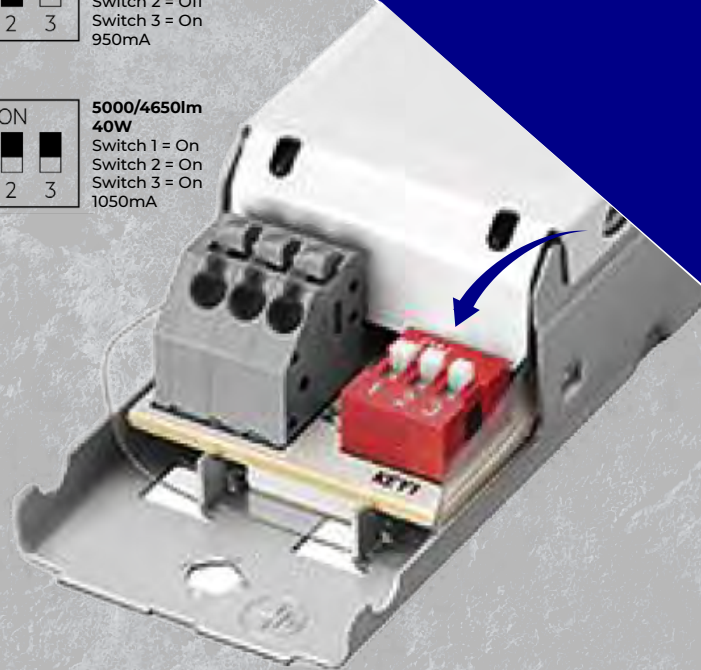

Kanlux

Kanlux ALIN IU

You decide the light output!

No need to order fixtures with different power ratings for a single project anymore.

Our advanced driver with DIP-SWITCH technology puts total control in your hands.

Thanks to fast and intuitive adjustment via microswitches, you can precisely tune the fixture's power directly during installation.

This solution offers not only significant time savings but also the certainty that the light intensity will perfectly match the requirements and scale of any space.

	3350/3100lm (MAT/MPRM) 26W Switch 1 = Off Switch 2 = Off Switch 3 = Off 700mA		3600/3100lm 28W Switch 1 = On Switch 2 = Off Switch 3 = Off 750mA
	3800/3550lm 33W Switch 1 = Off Switch 2 = On Switch 3 = Off 800mA		4100/3800lm 32W Switch 1 = On Switch 2 = On Switch 3 = Off 850mA
	4300/4000lm 34W Switch 1 = Off Switch 2 = Off Switch 3 = On 900mA		4550/4250lm 36W Switch 1 = On Switch 2 = Off Switch 3 = On 950mA
	4750/4450lm 38W Switch 1 = Off Switch 2 = On Switch 3 = On 1000mA		5000/4650lm 40W Switch 1 = On Switch 2 = On Switch 3 = On 1050mA

**SELECT
ABLE
POWER**