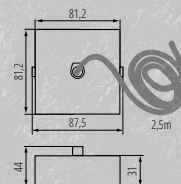

BIAŁY	39980	AL-IU-NW-MAT-W-NT	26-40	3350-5000	4000	matte diffuser 1418
	46532	AL-IU-NW-MPR-W-NT	26-40	3100-4650	4000	microprismatic diffuser 1418
	39983	AL-IU-WW-MAT-W-NT	26-40	3200-4700	3000	matte diffuser 1418
	46533	AL-IU-WW-MPR-W-NT	26-40	3000-4400	3000	microprismatic diffuser 1418
CZARNY	39981	AL-IU-NW-MAT-B-NT	26-40	3350-5000	4000	matte diffuser 1418
	46534	AL-IU-NW-MPR-B-NT	26-40	3100-4650	4000	microprismatic diffuser 1418
	39984	AL-IU-WW-MAT-B-NT	26-40	3200-4700	3000	matte diffuser 1418
SREBRNY	46535	AL-IU-WW-MPR-B-NT	26-40	3000-4400	3000	microprismatic diffuser 1418
	39982	AL-IU-NW-MAT-S-NT	26-40	3350-5000	4000	matte diffuser 1418
	46536	AL-IU-NW-MPR-S-NT	26-40	3100-4650	4000	microprismatic diffuser 1418
	39985	AL-IU-WW-MAT-S-NT	26-40	3200-4700	3000	matte diffuser 1418
	46537	AL-IU-WW-MPR-S-NT	26-40	3000-4400	3000	microprismatic diffuser 1418

ACCESSORY FOR SUSPENDED VERSION (SET: 2 CABLES)	07871	ROPE-NT 150 SINGLE
ACCESSORY FOR WALL-MOUNTED VERSION (SET: 2 BRACKETS)	29557	ALIN NT GRIP
ACCESSORY FOR SUSPENDED FIXTURE	32541	ALIN CORD 1F-B
	32543	ALIN CORD 1F-SR
	32540	ALIN CORD 1F-W
	32544	ALIN CORD DALI 1F-B
	32545	ALIN CORD DALI 1F-SR
	32543	ALIN CORD DALI 1F-W
	32535	ALIN CORD SQ 1F-B
	32536	ALIN CORD SQ 1F-SR
	32534	ALIN CORD SQ 1F-W
	32538	ALIN CORD SQ DA 1F-B
32539	ALIN CORD SQ DA 1F-SR	
32537	ALIN CORD SQ DA 1F-W