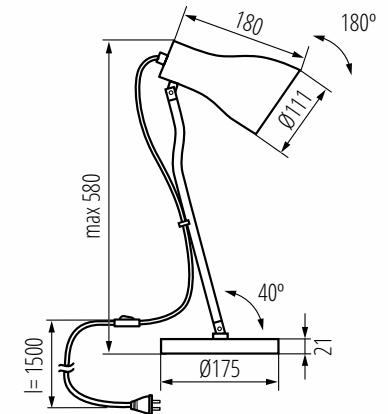

Kanlux

Table lamp
Kanlux JUSTI E27
can be successfully
used as a desk lamp,
night lamp or additional
room lighting.

Kanlux

Kanlux JUSI E27

power supply cable

150 cm.

Kanlux

Kanlux JUSI E27

adjustable arm

o 40°

rotation of the
lampshade

o 180°

Kanlux

Kanlux JUSI E27

Technical specifications:

- rated voltage [V]: **220-240 AC**
- power: **max 5W LED**
- light source included: **no**
- cap: **E27**
- light fitting movable in the vertical direction: **180°**
- class of protection class against electric shock: **II**
- housing material: **steel**
- IP rating: **20**