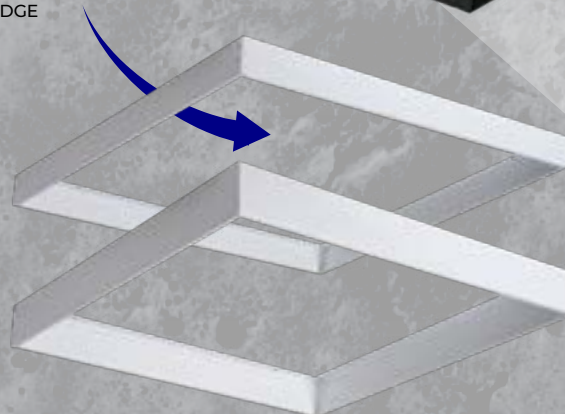

ADTR-S
600x600mm N
EW VERSION WITH A
NARROWER -8MM
SUPPORTING EDGE