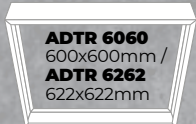

Dedicated accessories for panels Kanlux BLINGO

FRAMES

THREE SHAPES