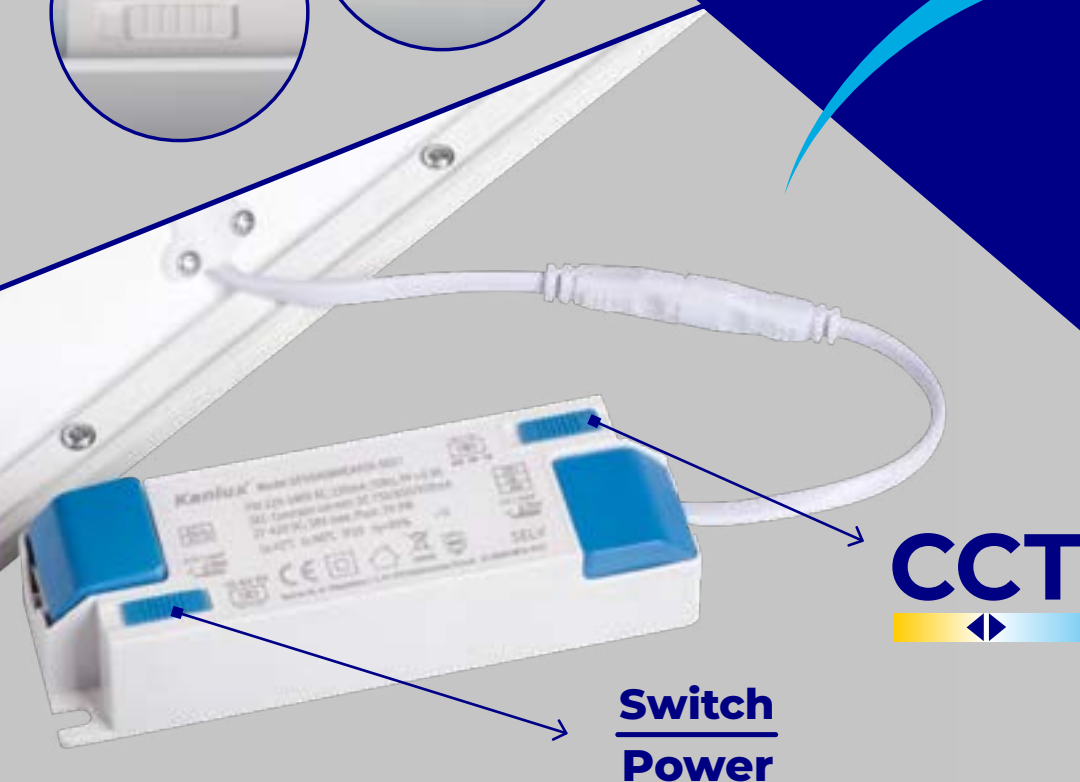

Kanlux

Kanlux BLINGO AIO / UAIO

Panel in SR version (Surface)

It is equipped with an integrated power supply located on the side of the panel, which also has three quick-connect connectors. The power supply has two sliders for changing the power and color temperature.

Panel version R (Flush)

It is equipped with an external power supply, included with the panel. The power supply has two sliders that allow you to adjust the power and color temperature.

BLINGO UAIO version

has a microprismatic structure of the diffuzor which limits the glare effect (Low UGR).

low
UGR