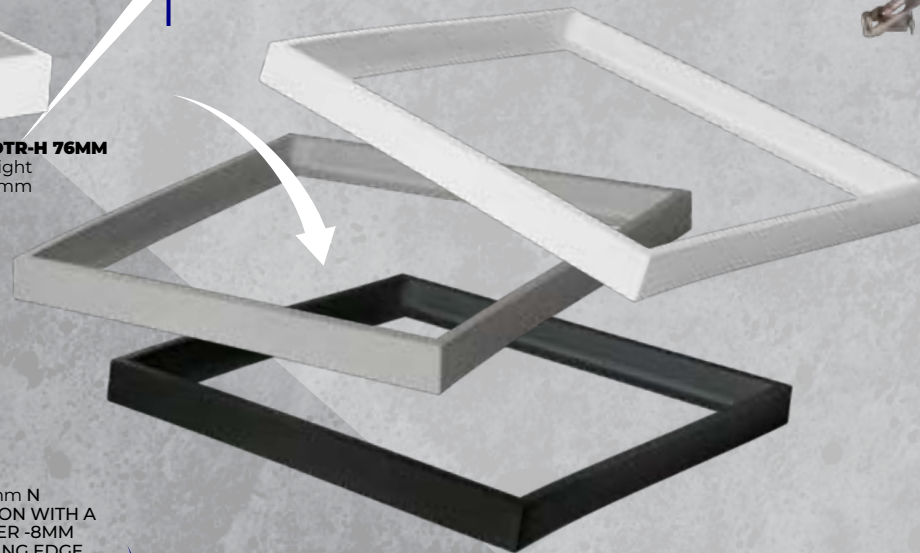

low
UGR

* 5 YEAR WARRANTY UNDER THE TERMS OF THE WARRANTY STATEMENT AVAILABLE ON THE WEBSITE

Dedicated accessories for panels Kanlux BLINGO

FRAMES

THREE SHAPES

THREE HEIGHTS

THREE COLOURS

ADTR SKY
595x600mm
ENABLES INSTALLATION IN CASSETTE
CEILINGS, WITH A MINIMUM DISTANCE
OF 25 CM FROM THE ACTUAL CEILING.