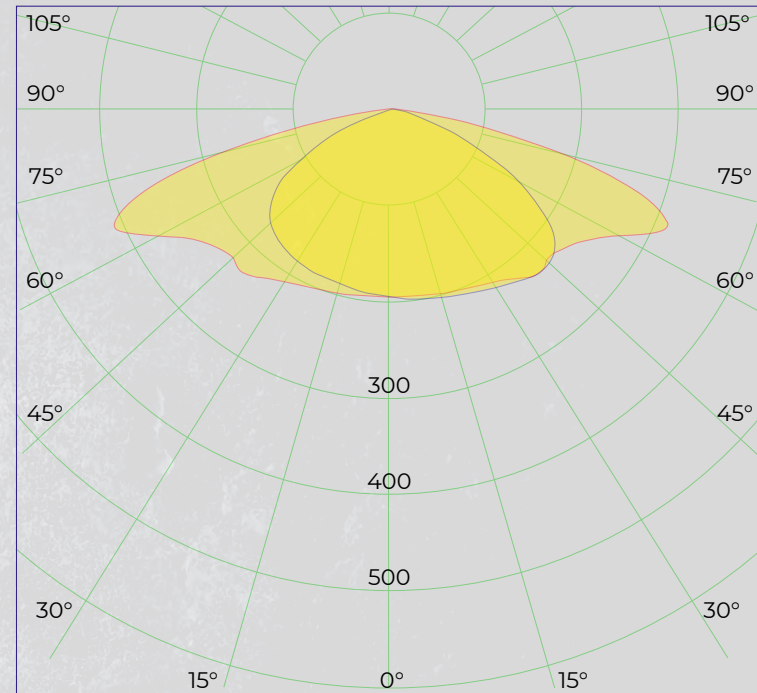

Kanlux

Kanlux PRO STREET

Basic Optics X=150° Y=125°

cd/klm
— C0-C180
— C90-C270

$\eta = 90\%$

- ✓ ✓ optionally available lenses with other beam patterns
- ✓ 8in1 lenses, PC material (highest quality made in Japan, transmittance >93%)
- ✓ ULOR = 0% (no light emission into the upper half-space)