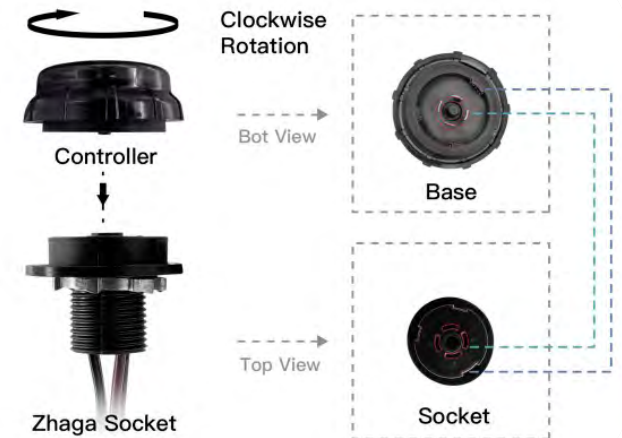

Kanlux PRO STREET

Angle
adjustment
range of 30°

+15°

0°

-15°

Versatile
assembly

Smooth position
adjustment allows for
installation both on a
boom and directly on a
pole.

Kanlux

Kanlux PRO STREET

The fixture is equipped with a ZHAGA socket

(compatible with Zhaga Book-18)
- in the basic version, the Zhaga socket is 'at the top' of the frame (optionally 'at the bottom').

Smart City „ready”

- Zhaga socket
- DALI-2 power supply

Possibility to add basic Zhaga (twilight) sensors to the offer.
/OPTIONAL NEMA/

Kanlux

POWER CUT-OFF SYSTEM

TOOL-FREE ACCESS TO POWER COMPARTMENT USING CLIPS ON THE REAR OF THE HOUSING

**THE FITTING CAN BE
ADAPT TO ANY
CONTROL SYSTEM, E.G.
ZHAGA (VERSIONS
PRO-S S...ZH)**

**SELF-CLEANING
HOUSING**

**TILT ANGLE
ADJUSTMENT**

**MINI LEVEL FOR PRECISELY
DETERMINING THE LEVEL OF
THE FRAMING**