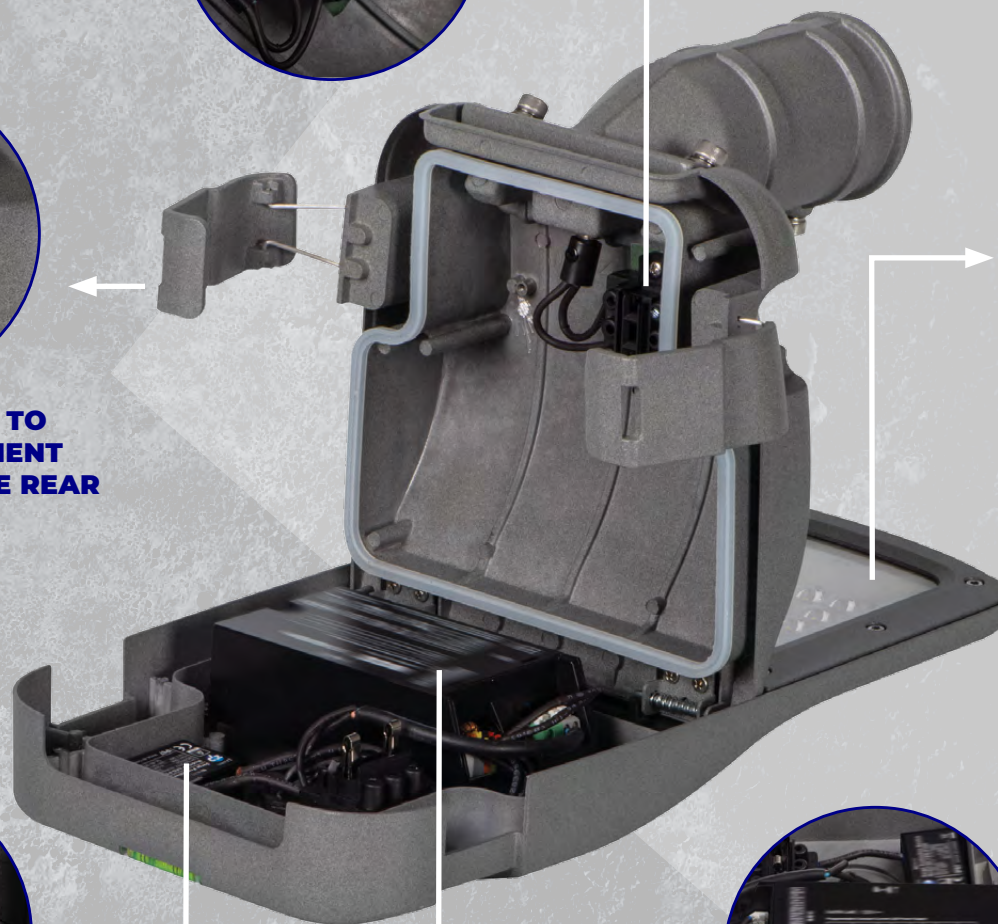

Kanlux PRO STREET

The fixture is equipped with a ZHAGA socket

(compatible with Zhaga Book-18)
- in the basic version, the Zhaga socket is 'at the top' of the frame (optionally 'at the bottom').

Smart City „ready”

- Zhaga socket
- DALI-2 power supply

Possibility to add basic Zhaga (twilight) sensors to the offer.
/OPTIONAL NEMA/

Kanlux

POWER CUT-OFF SYSTEM

TOOL-FREE ACCESS TO POWER COMPARTMENT USING CLIPS ON THE REAR OF THE HOUSING

OPTICS-LED LUMILEDS 5050 (DEDICATED TO STREET LUMINAIRES)

TEMPERED GLASS WITH IK09 RESISTANCE

BUILT-IN 10KV SPD SURGE PROTECTION

PROGRAMMABLE POWER SUPPLY, ALSO WITH DALI OPTION

Kanlux

**INSTALLATION
ON Ø50-Ø62
POLE**

**THE FITTING CAN BE
ADAPT TO ANY
CONTROL SYSTEM, E.G.
ZHAGA (VERSIONS
PRO-S S...ZH)**

**SELF-CLEANING
HOUSING**

**TILT ANGLE
ADJUSTMENT**

**MINI LEVEL FOR PRECISELY
DETERMINING THE LEVEL OF
THE FRAMING**