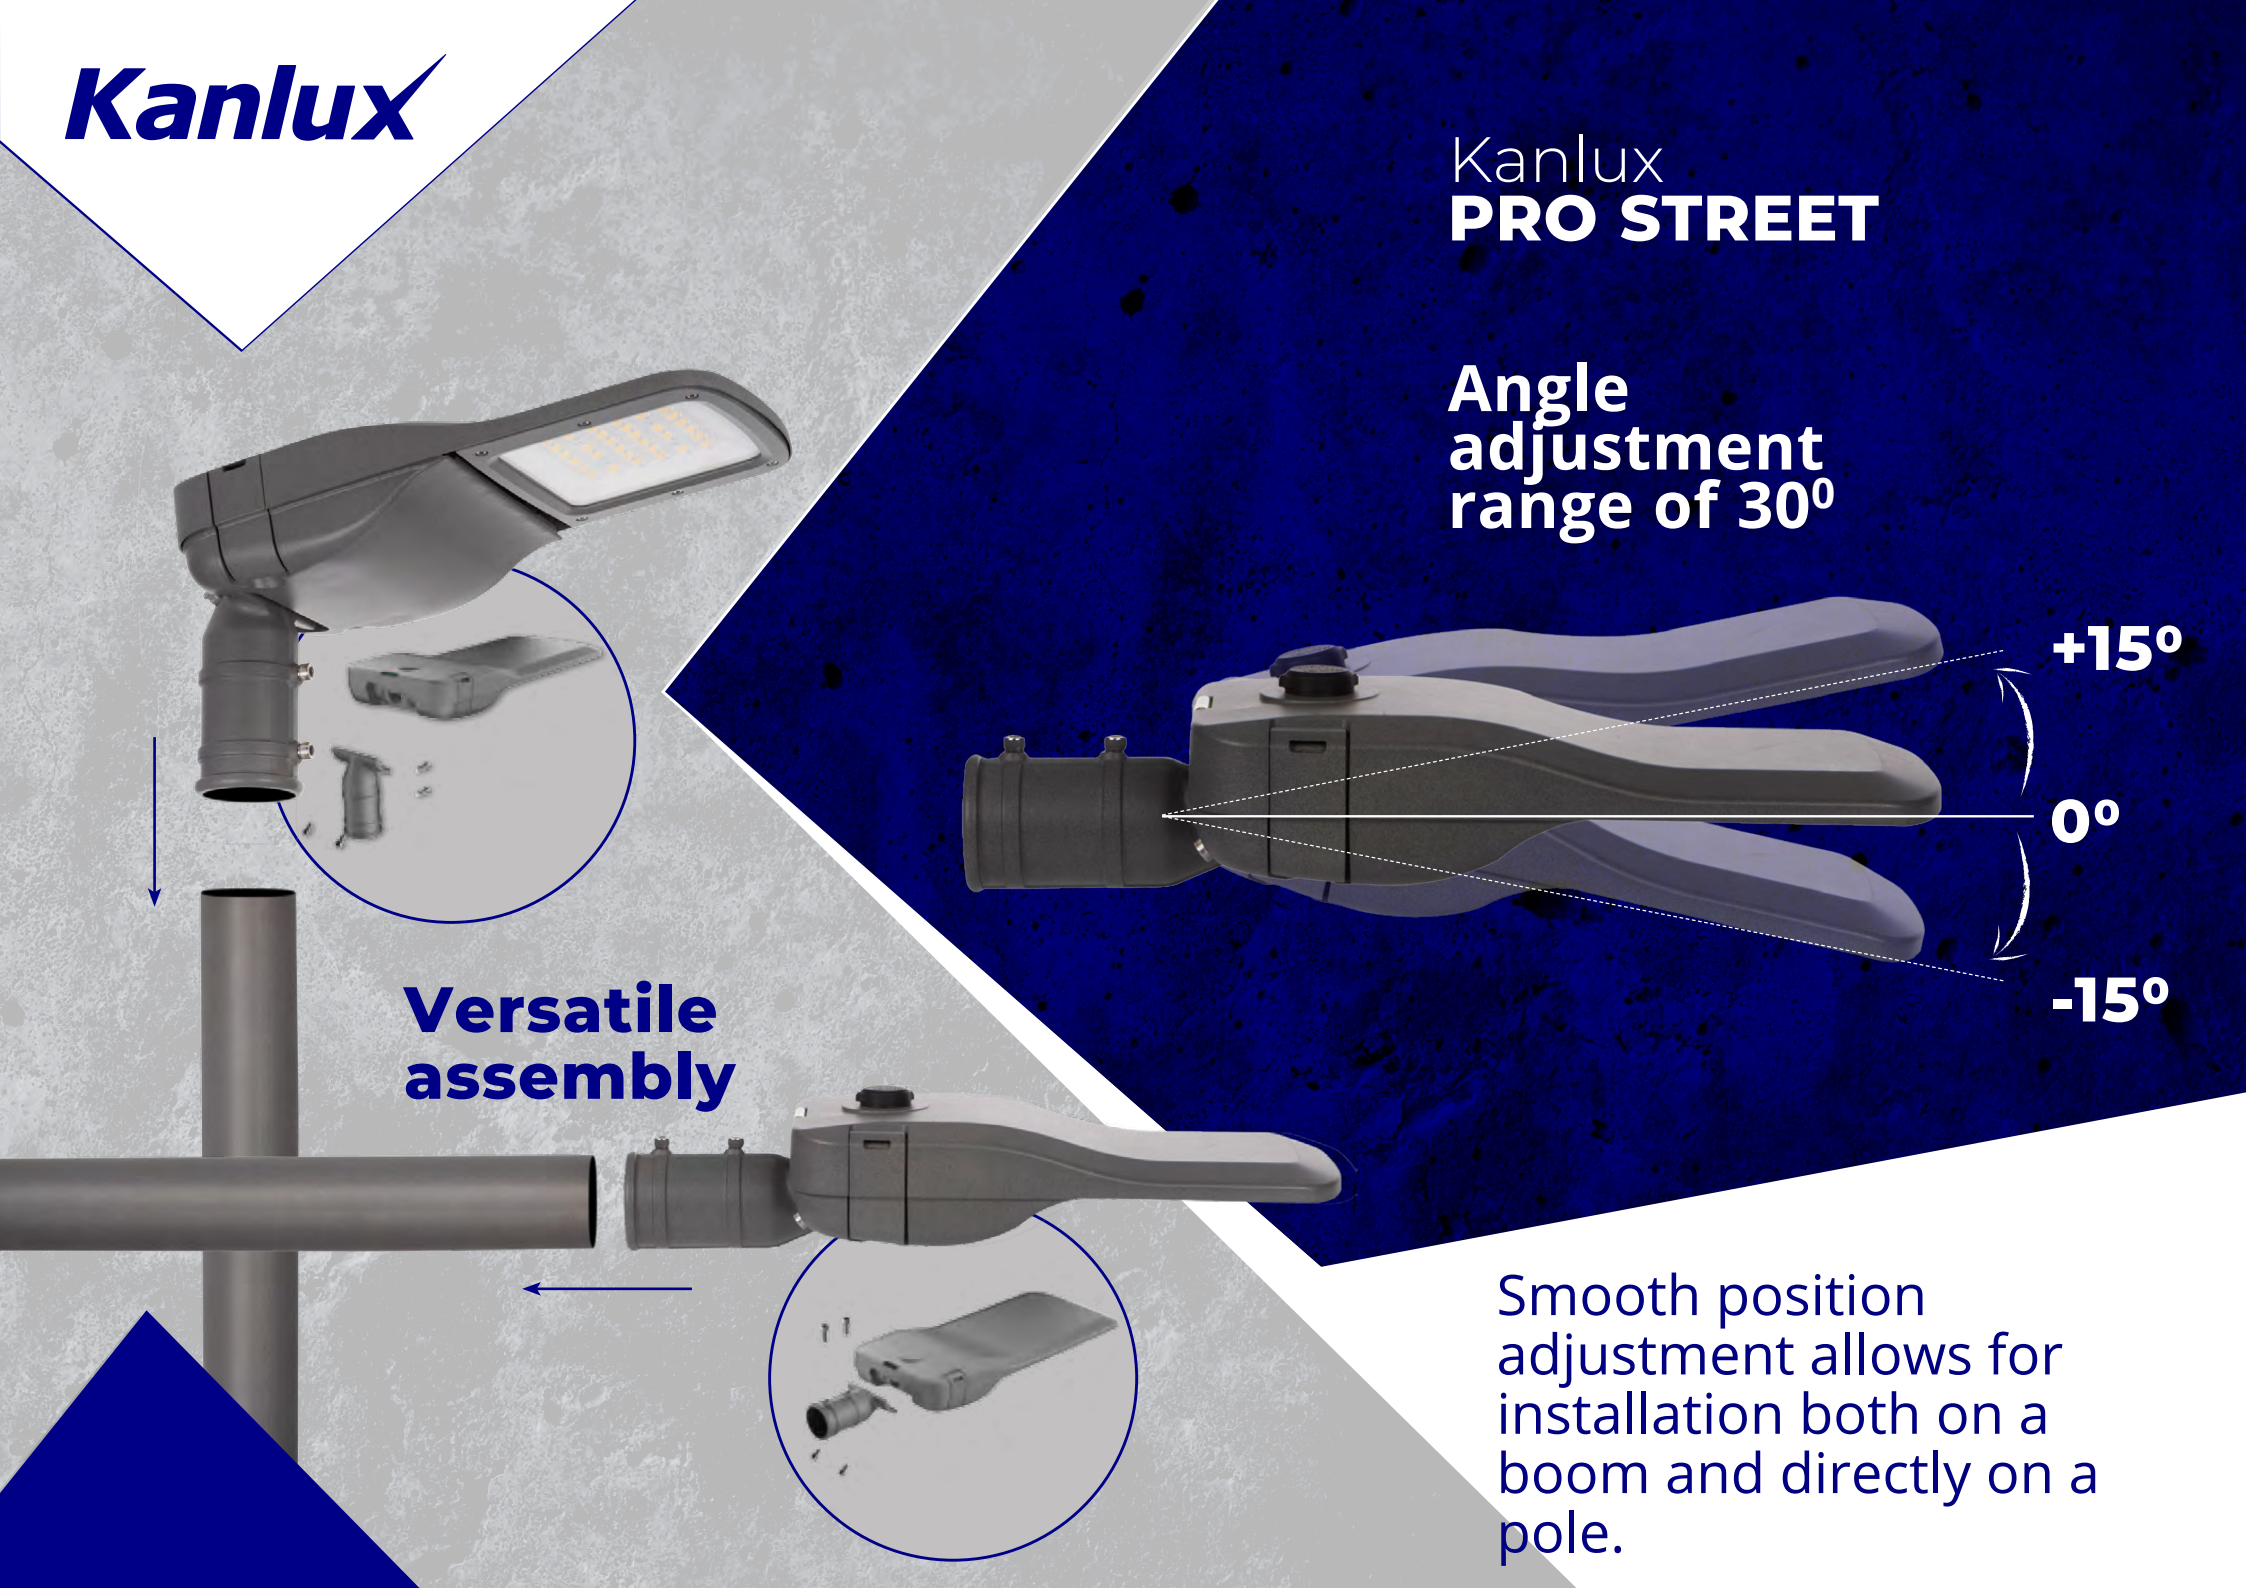

Kanlux PRO STREET

Angle
adjustment
range of 30°

+15°

0°

-15°

Versatile
assembly

Smooth position
adjustment allows for
installation both on a
boom and directly on a
pole.

Kanlux

Kanlux PRO STREET

The fixture is equipped with a ZHAGA socket

(compatible with Zhaga Book-18)
- in the basic version, the Zhaga socket is 'at the top' of the frame (optionally 'at the bottom').

Smart City „ready”