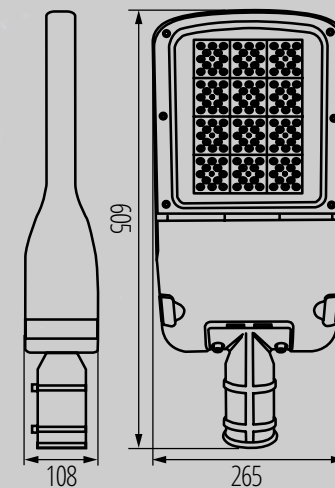

**FITTING EQUIPPED WITH
A PRESSURE
EQUALIZING FILTER**

Kanlux

PRO-S S

POWER RANGE
from **10W** to **65W**

PRO-S M

POWER RANGE from
70W to **110W**

OPTIONALLY AVAILABLE PRO-S FRAMES IN LARGER SIZES:

- ✓ **L (710MM X 265MM) AND POWER RANGE 120W-150W**
- ✓ **XL (760MM X 280MM) AND POWER RANGE 160W - 200W**