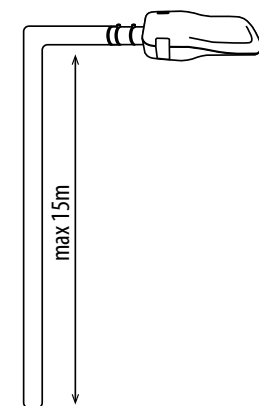

**FITTING EQUIPPED WITH
A PRESSURE
EQUALIZING FILTER**

Kanlux

PRO-S S

POWER RANGE
from **10W** to **65W**

PRO-S M

POWER RANGE from
70W to **110W**

OPTIONALLY AVAILABLE PRO-S FRAMES IN LARGER SIZES:

- ✓ **L (710MM X 265MM) AND POWER RANGE 120W-150W**
- ✓ **XL (760MM X 280MM) AND POWER RANGE 160W - 200W**

Luminous efficiency: up to 160 lm/W

Color rendering index: Ra>70

Housing material: aluminum alloy

Lampshade material: tempered glass with resistance IK09

model	power	light colour	Ø pole	socket	power protocols
PRO-S S	od 10W do 65W	4000K (optional 2220K, 2700K 3000K)	Ø50-62mm	ZHAGA (optional NEMA)	DALI DIM 1-10V
PRO-S M	od 70W do 110W	4000K (optional 2220K, 2700K 3000K)	Ø50-62mm	ZHAGA (optional NEMA)	DIM 1-10V (DALI opcjonalnie)

advantages

- high end finish and components used confirmed by a 5-year warranty
- ENEC certificate
- IP66
- possibility of mounting on a boom and directly on poles
- adjustment of the inclination angle
- optionally also available PRO-S luminaires in larger dimensions L (710mm x 265mm) and power 120W-150W and XL (760mm x 280mm) and power 160W - 200W
- possibility of programming the luminaires in our factory on special request and after determining the exact work scenario