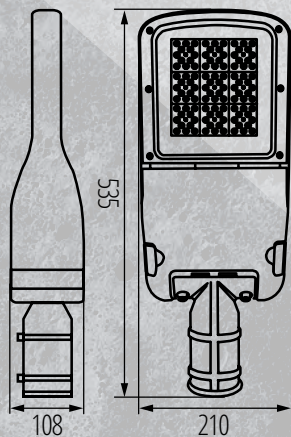

**THE FITTING CAN BE
ADAPT TO ANY
CONTROL SYSTEM, E.G.
ZHAGA (VERSIONS
PRO-S S...ZH)**

**SELF-CLEANING
HOUSING**

**TILT ANGLE
ADJUSTMENT**

**MINI LEVEL FOR PRECISELY
DETERMINING THE LEVEL OF
THE FRAMING**

**FITTING EQUIPPED WITH
A PRESSURE
EQUALIZING FILTER**

Kanlux

PRO-S S

POWER RANGE
from **10W** to **65W**

PRO-S M

POWER RANGE from
70W to **110W**

OPTIONALLY AVAILABLE PRO-S FRAMES IN LARGER SIZES:

- ✓ **L (710MM X 265MM) AND POWER RANGE 120W-150W**
- ✓ **XL (760MM X 280MM) AND POWER RANGE 160W - 200W**