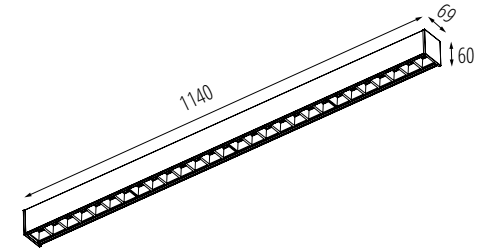

5D RASTER

S5D RASTER SEKCJE

39480	AR-MS-NW-5D-BRW-NT	X60/Y60	2900	16	4000	<16
39474	AR-MS-NW-5D-GW-NT	X60/Y60	2900	16	4000	<16
39483	AR-MS-WW-5D-BRW-NT	X60/Y60	2760	16	3000	<16
39477	AR-MS-WW-5D-GW-NT	X60/Y60	2760	16	3000	<16
39481	AR-ML-NW-5D-BRW-NT	X60/Y60	4250	24	4000	<16
39475	AR-ML-NW-5D-GW-NT	X60/Y60	4250	24	4000	<16
39484	AR-ML-WW-5D-BRW-NT	X60/Y60	4060	24	3000	<16
39478	AR-ML-WW-5D-GW-NT	X60/Y60	4060	24	3000	<16
39482	AR-MM-NW-5D-BRW-NT	X60/Y60	5850	34	4000	<16
39476	AR-MM-NW-5D-GW-NT	X60/Y60	5850	34	4000	<16
39485	AR-MM-WW-5D-BRW-NT	X60/Y60	5560	34	3000	<16
39479	AR-MM-WW-5D-GW-NT	X60/Y60	5560	34	3000	<16
39492	AR-MS-NW-S5D-BRW-NT	X60/Y60	2850	16	4000	<16
39486	AR-MS-NW-S5D-GW-NT	X60/Y60	2850	16	4000	<16
39495	AR-MS-WW-S5D-BRW-NT	X60/Y60	2720	16	3000	<16
39489	AR-MS-WW-S5D-GW-NT	X60/Y60	2720	16	3000	<16
39493	AR-ML-NW-S5D-BRW-NT	X60/Y60	3960	24	4000	<16
39487	AR-ML-NW-S5D-GW-NT	X60/Y60	3960	24	4000	<16
39496	AR-ML-WW-S5D-BRW-NT	X60/Y60	4150	24	3000	<16
39490	AR-ML-WW-S5D-GW-NT	X60/Y60	4150	24	3000	<16
39494	AR-MM-NW-S5D-BRW-NT	X60/Y60	5550	35	4000	<16
39488	AR-MM-NW-S5D-GW-NT	X60/Y60	5550	35	4000	<16
39497	AR-MM-WW-S5D-BRW-NT	X60/Y60	5280	35	3000	<16
39491	AR-MM-WW-S5D-GW-NT	X60/Y60	5280	35	3000	<16

AR-.....-NT: 1140mm