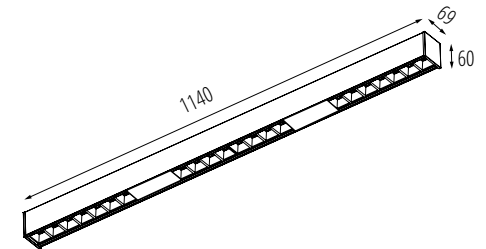

5D RASTER

S5D RASTER SEKCJE

39480	AR-MS-NW-5D-BRW-NT	X60/Y60	2900	16	4000	<16
39474	AR-MS-NW-5D-GW-NT	X60/Y60	2900	16	4000	<16
39483	AR-MS-WW-5D-BRW-NT	X60/Y60	2760	16	3000	<16
39477	AR-MS-WW-5D-GW-NT	X60/Y60	2760	16	3000	<16
39481	AR-ML-NW-5D-BRW-NT	X60/Y60	4250	24	4000	<16
39475	AR-ML-NW-5D-GW-NT	X60/Y60	4250	24	4000	<16
39484	AR-ML-WW-5D-BRW-NT	X60/Y60	4060	24	3000	<16
39478	AR-ML-WW-5D-GW-NT	X60/Y60	4060	24	3000	<16
39482	AR-MM-NW-5D-BRW-NT	X60/Y60	5850	34	4000	<16
39476	AR-MM-NW-5D-GW-NT	X60/Y60	5850	34	4000	<16
39485	AR-MM-WW-5D-BRW-NT	X60/Y60	5560	34	3000	<16
39479	AR-MM-WW-5D-GW-NT	X60/Y60	5560	34	3000	<16
39492	AR-MS-NW-S5D-BRW-NT	X60/Y60	2850	16	4000	<16
39486	AR-MS-NW-S5D-GW-NT	X60/Y60	2850	16	4000	<16
39495	AR-MS-WW-S5D-BRW-NT	X60/Y60	2720	16	3000	<16
39489	AR-MS-WW-S5D-GW-NT	X60/Y60	2720	16	3000	<16
39493	AR-ML-NW-S5D-BRW-NT	X60/Y60	3960	24	4000	<16
39487	AR-ML-NW-S5D-GW-NT	X60/Y60	3960	24	4000	<16
39496	AR-ML-WW-S5D-BRW-NT	X60/Y60	4150	24	3000	<16
39490	AR-ML-WW-S5D-GW-NT	X60/Y60	4150	24	3000	<16
39494	AR-MM-NW-S5D-BRW-NT	X60/Y60	5550	35	4000	<16
39488	AR-MM-NW-S5D-GW-NT	X60/Y60	5550	35	4000	<16
39497	AR-MM-WW-S5D-BRW-NT	X60/Y60	5280	35	3000	<16
39491	AR-MM-WW-S5D-GW-NT	X60/Y60	5280	35	3000	<16

AR-.....-NT: 1140mm