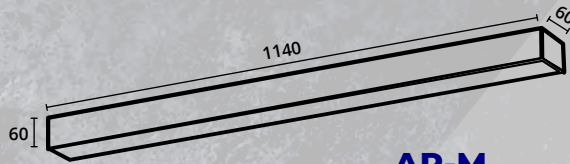

Kanlux

AR-M

UNIVERSAL LENGTH

accessories to choose from:
CORD, CORD SQ + ROPE