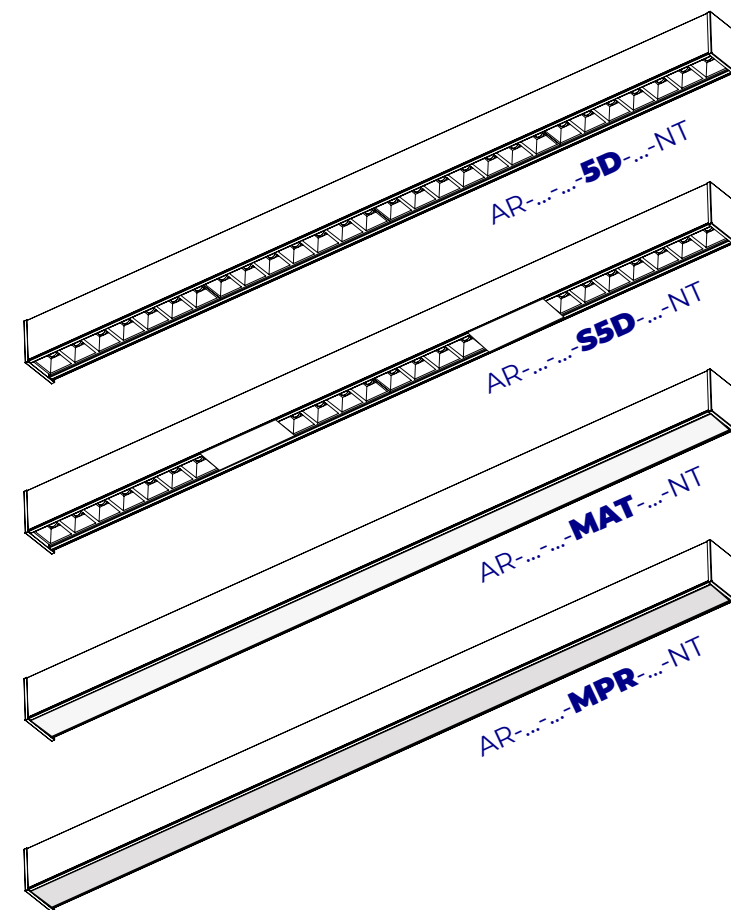

5D | **S5D** | **MAT** | **MPRM**

Surface-mounted versions
with various diffusers

ALSO AVAILABLE
WITH CONTROL

DALI

Kanlux

Kanlux ARBOREA LED

BRW | GW

2 colour
versions