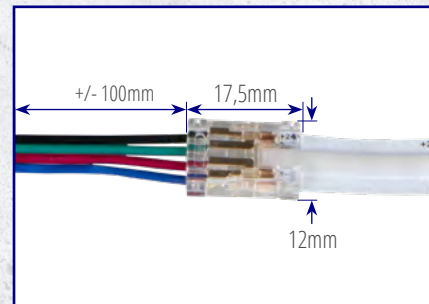

38475 CON P 10 RGB CP