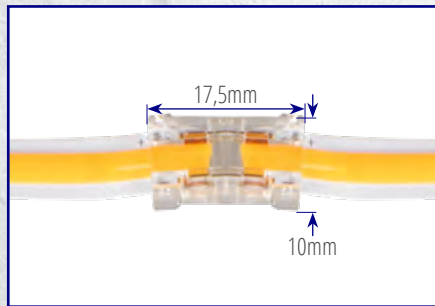

* For low-power models, $Ra \geq 80$ is 3W/m.

- ✓ Available in 12V (3W/M, 8W/M, and 10W/M) and 24V (3W/M and 10W/M) versions.
- ✓ Three color temperatures: WW (3000K), NW (4000K), CW (6500K).
- ✓ Ingress protection: IP00 and IP65.
- ✓ Available in three lengths: 5m, 25m, and 50m.

Connectors for LED strips STRIP COB

Designed for 12V and 24V COB LED strips
8 mm wide, max 2A.

- ✓ They enable quick and easy connection of strips with a clamp, without the need for soldering.
- ✓ Made of transparent plastic, they provide a uniform line of light without creating shadows along the strip connection line.
- ✓ Material: polycarbonate and copper
- ✓ Packaging: 10 pieces per package

- ✓ available in 24V version (15W/M)
- ✓ colour: RGB tightness:
- ✓ IP00 and IP65 length:
- ✓ 5m

Connectors for LED STRIP COB RGB strips

Designed for 12V and 24V COB LED strips
10 mm wide, max 2A.

- ✓ allow for quick assembly of clamp tapes, without the need for soldering
- ✓ made of transparent material, they provide a uniform line of light without creating shadows on the line where the tapes join
- ✓ material: polycarbonate and copper
- ✓ packaging: 10 pcs per package