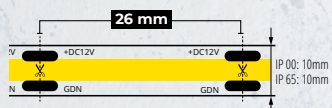

COB CCT 24V

	TYPE	VOLTAGE RATED [V]	POWER RATED [W]	LUMINOUS FLUX [LM]/1M	COLOUR TEMPERATURE [K]	QUANTITY LED /1m	Ra	IP	CUT [mm]	WIDTH [mm]	CLASS			
38437	LCOB 14W/M 24IP00-CCT	COB	24V	7W/m	560 lm/m (WW)	608	90	00	26 mm	10 mm	G		5m	
				14W/m	700 lm/m (CW) 1260 lm/m (NW)									od 2700K do 6500K
38438	LCOB 14W/M 24IP65-CCT	COB	24V	7W/m	560 lm/m (WW)	608	90	65	26 mm	10 mm	G		5m	
				14W/m	700 lm/m (CW) 1260 lm/m (NW)									od 2700K do 6500K

COB MONO 24V

NEW

	TYPE	VOLTAGE RATED [V]	POWER RATED [W]	LUMINOUS FLUX [LM]/1M	COLOUR TEMPERATURE [K]	QUANTITY LED /1m	Ra	IP	CUT [mm]	WIDTH [mm]	CLASS	
39164	LCOB 3W/M 24 IP00-WW	COB	24V	288 lm/m	3000K	320	80	00	50 mm	8 mm	F	5m
39165	LCOB 3W/M 24 IP00-NW	COB	24V	316 lm/m	4000K	320	80	00	50 mm	8 mm	F	
39168	LCOB 3W/M 24 IP00-CW	COB	24V	316 lm/m	6500K	320	80	00	50 mm	8 mm	F	
39166	LCOB 3W/M 24 IP65-WW	COB	24V	276 lm/m	3000K	320	80	65	50 mm	8,2 mm	F	
39167	LCOB 3W/M 24 IP65-NW	COB	24V	300 lm/m	4000K	320	80	65	50 mm	8,2 mm	F	
39169	LCOB 3W/M 24 IP65-CW	COB	24V	300 lm/m	6500K	320	80	65	50 mm	8,2 mm	F	
33351	LCOB 10W/M 24 IP00-WW	COB	24V	920 lm/m	3000K	480	90	00	50 mm	8 mm	F	5m
33368	LCOB 10W/M 24 IP00-NW	COB	24V	1000 lm/m	4000K	480	90	00	50 mm	8 mm	F	
33353	LCOB 10W/M 24 IP00-CW	COB	24V	1050 lm/m	6500K	480	90	00	50 mm	8 mm	F	
33352	LCOB 10W/M 24 IP65-WW	COB	24V	860 lm/m	3000K	480	90	65	50 mm	8,2 mm	G	
33369	LCOB 10W/M 24 IP65-NW	COB	24V	920 lm/m	4000K	480	90	65	50 mm	8,2 mm	F	
33354	LCOB 10W/M 24 IP65-CW	COB	24V	1000 lm/m	6500K	480	90	65	50 mm	8,2 mm	F	
38432	LCOBB 10W/M 24IP00-WW	COB	24V	920 lm/m	3000K	480	90	00	50 mm	8 mm	F	25m
38433	LCOBB 10W/M 24IP00-NW	COB	24V	1000 lm/m	4000K	480	90	00	50 mm	8 mm	F	
38434	LCOBB 10W/M 24IP00-CW	COB	24V	1050 lm/m	6500K	480	90	00	50 mm	8 mm	F	
38906	LCOBC 10W/M 24IP00-WW	COB	24V	920 lm/m	3000K	480	90	00	50 mm	8 mm	F	50m
38907	LCOBC 10W/M 24IP00-NW	COB	24V	1000 lm/m	4000K	480	90	00	50 mm	8 mm	F	
38908	LCOBC 10W/M 24IP00-CW	COB	24V	1050 lm/m	6500K	480	90	00	50 mm	8 mm	F