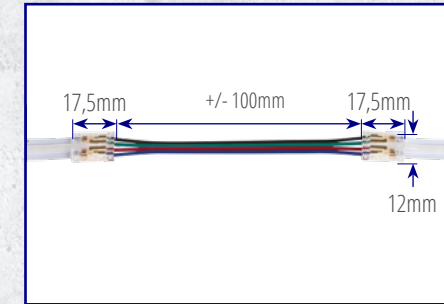

38476 CON P 10 RGB CPC