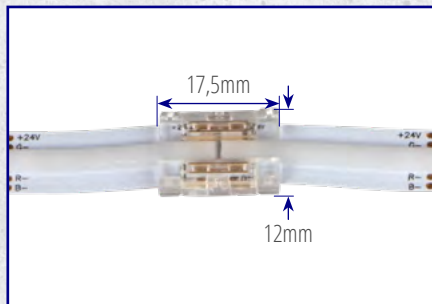

Connectors for LED STRIP COB RGB strips

Designed for 12V and 24V COB LED strips
10 mm wide, max 2A.

- ✓ allow for quick assembly of clamp tapes, without the need for soldering
- ✓ made of transparent material, they provide a uniform line of light without creating shadows on the line where the tapes join
- ✓ material: polycarbonate and copper
- ✓ packaging: 10 pcs per package

38474 CON P 10 RGB