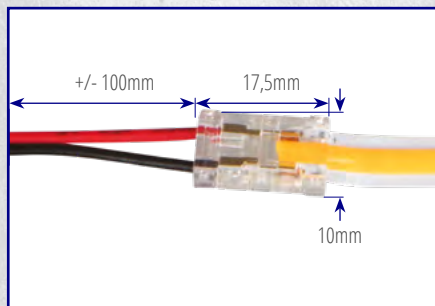

38470 CON P 8 CP