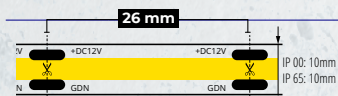

- ✓ Available in 24V (21W/M)
- ✓ Color: RGB + CCT (3000K - 6100K)
- ✓ Ingress protection: IP00 and IP65
- ✓ Length: 5m

Kanlux

**STRIPS
Kanlux LED COB**

they will illuminate and decorate apartments

NEW

COB CCT 12V

		TYPE	VOLTAGE RATED [V]	POWER RATED [W]	LUMINOUS FLUX [LM]/1M	COLOUR TEMPERATURE [K]	QUANTITY LED /1m	Ra	IP	CUT [mm]	WIDTH [mm]	CLASS	RoHS [M]
38911	LCOB 14W/M 12IP00-CCT	COB	12V	7W/m	560 lm/m (WW)	od 2700K do 6500K	608	90	00	26 mm	10 mm	G	5m
				14W/m	700 lm/m (CW) 1260 lm/m (NW)								
38912	LCOB 14W/M 12IP65-CCT	COB	12V	7W/m	560 lm/m (WW)	od 2700K do 6500K	608	90	65	26 mm	10 mm	G	5m
				14W/m	700 lm/m (CW) 1260 lm/m (NW)								