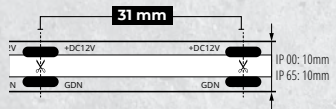

Kanlux

Kanlux LED STRIP COB RGB

NEW

LCOB 15W/M 24 IP00RGB **38430**

LCOB 15W/M 24 IP65RGB **38431**