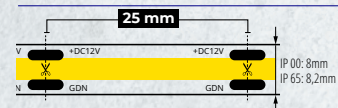

TYPE	VOLTAGE RATED [V]	POWER RATED [W]	LUMINOUS FLUX [LM]/1M	COLOUR TEMPERATURE [K]	QUANTITY LED /1m	Ra	IP	CUT [mm]	WIDTH [mm]	CLASS	RoHS [M]
39160	LCOB 3W/M 12 IP00-WW	COB	12V	3W/m	288 lm/m	3000K	320	80	00	25 mm	8 mm	F	5m
39161	LCOB 3W/M 12 IP00-NW	COB	12V		316 lm/m	4000K	320	80	00	25 mm	8 mm	F	
39162	LCOB 3W/M 12 IP65-WW	COB	12V		276 lm/m	3000K	320	80	65	25 mm	8,2 mm	F	
39163	LCOB 3W/M 12 IP65-NW	COB	12V	300 lm/m	4000K	320	80	65	25 mm	8,2 mm	F		
33364	LCOB 8W/M 12 IP00-WW	COB	12V	8W/m	720 lm/m	3000K	320	90	00	25 mm	8 mm	G	
33366	LCOB 8W/M 12 IP00-NW	COB	12V		760 lm/m	4000K	320	90	00	25 mm	8 mm	F	
38909	LCOB 8W/M 12 IP00-CW	COB	12V		800 lm/m	6500K	320	90	00	25 mm	8 mm	F	
33365	LCOB 8W/M 12 IP65-WW	COB	12V	8W/m	680 lm/m	3000K	320	90	65	25 mm	8,2 mm	G	
33367	LCOB 8W/M 12 IP65-NW	COB	12V		720 lm/m	4000K	320	90	65	25 mm	8,2 mm	G	
38910	LCOB 8W/M 12 IP65-CW	COB	12V		760 lm/m	6500K	320	90	65	25 mm	8,2 mm	F	
38435	LCOBB 8W/M 12 IP00-WW	COB	12V	8W/m	720 lm/m	3000K	320	90	00	25 mm	8 mm	G	25m
38436	LCOBB 8W/M 12 IP00-NW	COB	12V		760 lm/m	4000K	320	90	00	25 mm	8 mm	F	
38900	LCOBC 8W/M 12 IP00-WW	COB	12V	8W/m	736 lm/m	3000K	320	90	00	25 mm	8 mm	F	50m
38901	LCOBC 8W/M 12 IP00-NW	COB	12V		800 lm/m	4000K	320	90	00	25 mm	8 mm	F	
38902	LCOBC 8W/M 12 IP00-CW	COB	12V		800 lm/m	6500K	320	90	00	25 mm	8 mm	F	
37230	LCOB 10W/M 12 IP00-WW	COB	12V	10W/m	920 lm/m	3000K	320	90	00	25 mm	8 mm	F	5m
37231	LCOB 10W/M 12 IP00-NW	COB	12V		1000 lm/m	4000K	320	90	00	25 mm	8 mm	F	
37232	LCOB 10W/M 12 IP65-WW	COB	12V		860 lm/m	3000K	320	90	65	25 mm	8,2 mm	G	
37233	LCOB 10W/M 12 IP65-NW	COB	12V	10W/m	950 lm/m	4000K	320	90	65	25 mm	8,2 mm	F	50m
38903	LCOBC 10W/M 12IP00-WW	COB	12V		920 lm/m	3000K	320	90	00	25 mm	8 mm	F	
38904	LCOBC 10W/M 12IP00-NW	COB	12V		1000 lm/m	4000K	320	90	00	25 mm	8 mm	F	
38905	LCOBC 10W/M 12IP00-CW	COB	12V		1000 lm/m	6500K	320	90	00	25 mm	8 mm	F