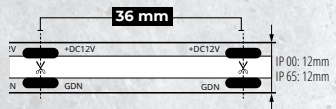

NEW

LCOB21W/M24IP00RGBCCT **38915**

LCOB21W/M24IP65RGBCCT **38916**