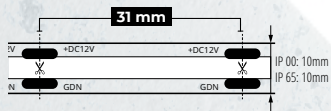

COB RGB 24V

	TYPE	VOLTAGE RATED [V]	POWER RATED [W]	LUMINOUS FLUX [LM]/ 1M	COLOUR TEMPERATURE [K]	QUANTITY LED /1m	Ra	IP	CUT [mm]	WIDTH [mm]	[M]	
38430	LCOB 15W/M 24 IP00RGB	24V	15W/m	max 470lm/m	RGB	672	-	00	31 mm	10 mm	5m	
38431	LCOB 15W/M 24 IP65RGB	24V		max 450lm/m	RGB	672	-	65	31 mm	10 mm