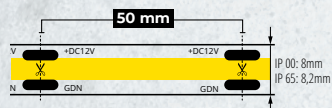

* 3 YEAR WARRANTY UNDER THE TERMS OF THE WARRANTY STATEMENT AVAILABLE ON THE WEBSITE