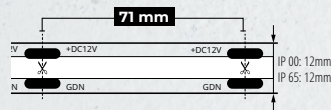

COB RGBW 24V

	TYPE	VOLTAGE RATED [V]	POWER RATED [W]	LUMINOUS FLUX [LM]/ 1M	COLOUR TEMPERATURE [K]	QUANTITY LED /1m	Ra	IP	CUT [mm]	WIDTH [mm]	[M]	
38913	LCOB 19W/M24IP00-RGBW	24V	19W/m 5,3W/m (NW)	600lm/m (RGB) 420lm/m (NW)	RGB	784	90	00	71 mm	12 mm	5m	
38914	LCOB 19W/M24IP65-RGBW	24V	19W/m 5,3W/m (NW)	600lm/m (RGB) 420lm/m (NW)	+4000K	784	90	65	71 mm	12 mm