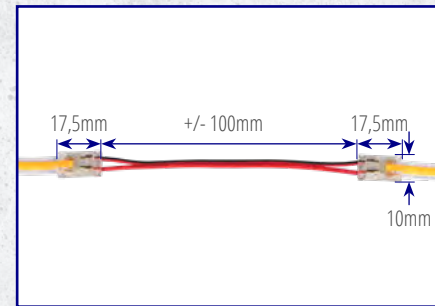

38471 CON P 8 CPC