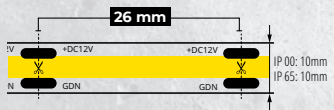

Kanlux

Kanlux LED STRIP COB CCT

NEW

LCOB 14W/M 12IP00-CCT	38911
LCOB 14W/M 12IP65-CCT	38912
LCOB 14W/M 24IP00-CCT	38437
LCOB 14W/M 24IP65-CCT	38438