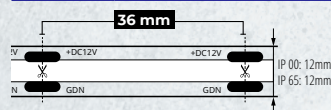

COB RGB CCT 24V

	TYPE	VOLTAGE RATED [V]	POWER RATED [W]	LUMINOUS FLUX [LM]/ 1M	COLOUR TEMPERATURE [K]	QUANTITY LED /1m	Ra	IP	CUT [mm]	WIDTH [mm]	[M]	
38915	LCOB21W/M24IP00RGCCT	24V	21W/m max 11W/m (RGB) 5W/m (WW) max 10W/m (CW+WW)	440lm/m (RGB) 340lm/m (WW) 680lm/m (CW+WW)	RGB+ od 3000K do 6100K	840	90	00	36 mm	12 mm	5m	
38916	LCOB21W/M24IP65RGCCT	24V	21W/m max 11W/m (RGB) 5W/m (WW) max 10W/m (CW+WW)	440lm/m (RGB) 340lm/m (WW) 680lm/m (CW+WW)	RGB+ od 3000K do 6100K	840	90	00	36 mm	12 mm