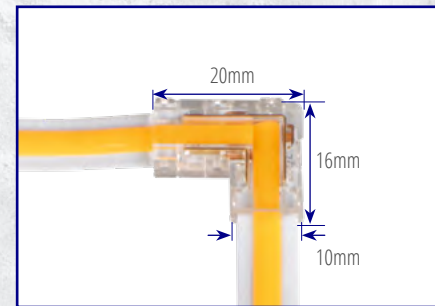

38473 CON P 8 L