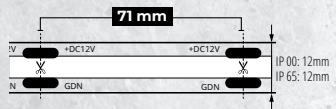

NEW

LCOB 19W/M24IP00-RGBW **38913**

LCOB 19W/M24IP65-RGBW **38914**