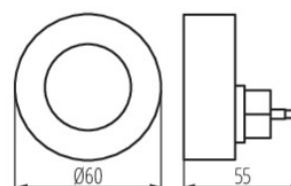

## DIMENSIONS AND MOUNTING

Height [mm]	55
Diameter [mm]	60
Place of assembly	power outlet