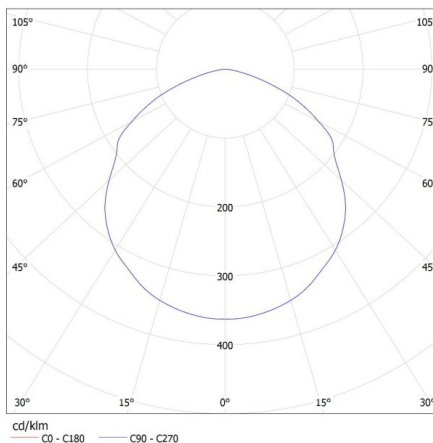

KANLUX S.A. (kat 27155+33193) HB PRO LED HI 100W-NW + LENS 120D / LDC (Polar)