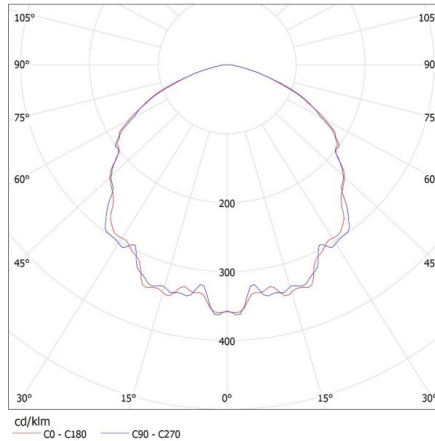

KANLUX S.A. (kat 27155+33193+33196) HB PRO LED HI 100W-NW + LENS 120D + GRID / LDC (Polar)

Luminaire: KANLUX S.A. (kat 27155+33193+33196) HB PRO LED HI 100W-NW + LENS 120D + GRID
Lamps: 1 x HB PRO LED HI 100W-NW

PŘÍSLUŠENSTVÍ

33193	HBPH LENS 120D 100W	čočka 120° pro HB PRO HI 100W, HBPH LENS 120D 100W (33193)
33194	HBPH LENS 120D 150W	čočka 120° HBPH LENS 120° pro HB PRO HI 150W, HBPH LENS 120D 150W (33194)
33195	HBPH LENS 120D 200W	čočka 120° pro HB PRO HI 200W, HBPH LENS 120D 200W (33195)
33190	HBPH LENS 50D 100W	čočka 50° pro HB PRO HI 100W, HBPH LENS 50D 100W (33190)