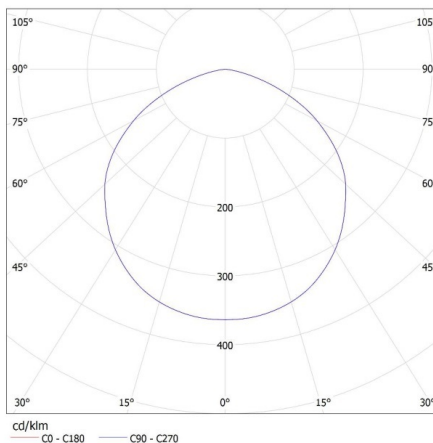

KANLUX S.A. (kat 27156+33194) HB PRO LED HI 150W-NW + LENS 120D / LDC (Polar)