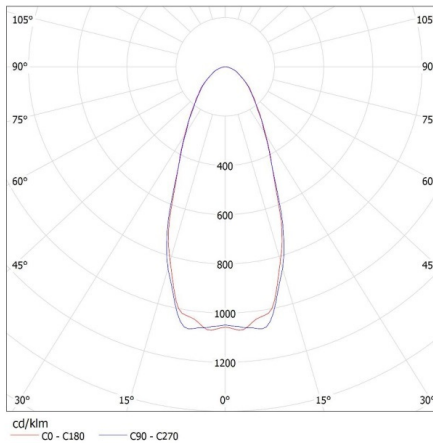

27156 HB PRO LED HI 150W-NW

Stropní svítidlo LED high bay

KANLUX S.A. (kat 27156+33191+33197) HB PRO LED HI 150W-NW + LENS 50D + GRID / LDC (Polar)

Luminaire: KANLUX S.A. (kat 27156+33191+33197) HB PRO LED HI 150W-NW + LENS 50D + GRID
Lamps: 1 x HB PRO LED HI 150W-NW