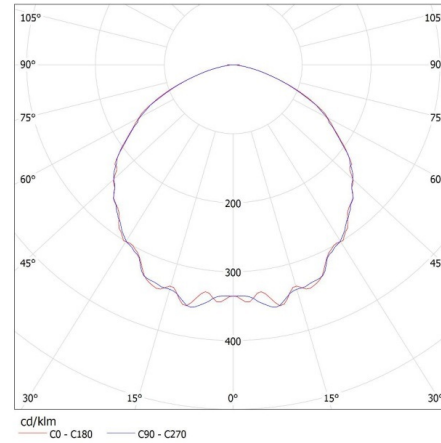

Stropní svítidlo LED high bay

KANLUX S.A. (kat 27156+33194+33197) HB PRO LED HI 150W-NW + LENS 120D + GRID / LDC (Polar)

Luminaire: KANLUX S.A. (kat 27156+33194+33197) HB PRO LED HI 150W-NW + LENS 120D + GRID
Lamps: 1 x HB PRO LED HI 150W-NW

PŘÍSLUŠENSTVÍ

33193

HBPH LENS 120D 100W

čočka 120° pro HB PRO HI 100W, HBPH LENS 120D 100W (33193)

33194

HBPH LENS 120D 150W

čočka 120° pro HB PRO HI 150W, HBPH LENS 120D 150W (33194)

33195

HBPH LENS 120D 200W

čočka 120° pro HB PRO HI 200W, HBPH LENS 120D 200W (33195)

33190

HBPH LENS 50D 100W

čočka 50° pro HB PRO HI 100W, HBPH LENS 50D 100W (33190)