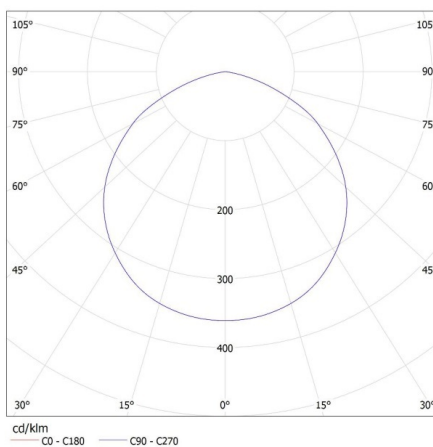

KANLUX S.A. (kat 27157+33195) HB PRO LED HI 200W-NW + LENS120D / LDC (Polar)

Luminaire: KANLUX S.A. (kat 27157+33195) HB PRO LED HI 200W-NW + LENS120D
Lamps: 1 x HB PRO LED HI 200W-NW