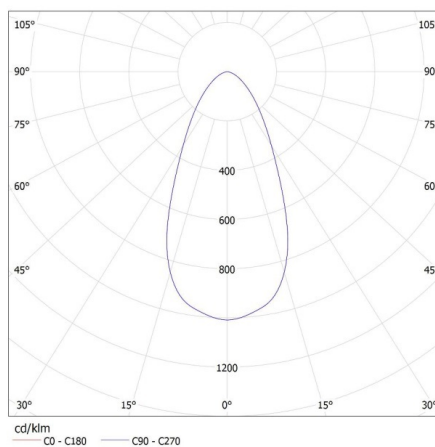

KANLUX S.A. (kat 27157+33192) HB PRO LED HI 200W-NW + LENS50D / LDC (Polar)

Luminaire: KANLUX S.A. (kat 27157+33192) HB PRO LED HI 200W-NW + LENS50D
Lamps: 1 x HB PRO LED HI 200W-NW