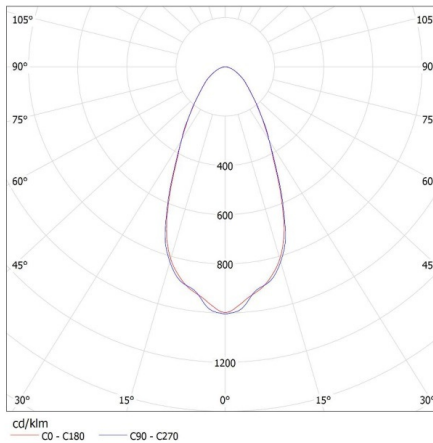

27157 HB PRO LED HI 200W-NW

Stropní svítidlo LED high bay

KANLUX S.A. (kat 27157+33192+33198) HB PRO LED HI 200W-NW + LENS50D + GRID / LDC (Polar)

Luminaire: KANLUX S.A. (kat 27157+33192+33198) HB PRO LED HI 200W-NW + LENS50D + GRID
Lamps: 1 x HB PRO LED HI 200W-NW