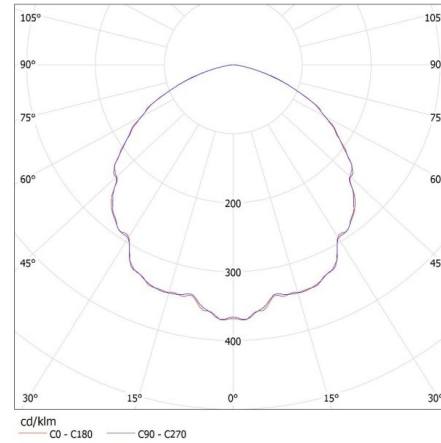

KANLUX S.A. (kat 27157+33195+33198) HB PRO LED HI 200W-NW + LENS120D + GRID / LDC (Polat)

Luminaire: KANLUX S.A. (kat 27157+33195+33198) HB PRO LED HI 200W-NW + LENS120D + GRID
Lamps: 1 x HB PRO LED HI 200W-NW

PŘÍSLUŠENSTVÍ

33193

HBPH LENS 120D 100W

čočka 120° pro HB PRO HI 100W, HBPH LENS 120D 100W (33193)

33194

HBPH LENS 120D 150W

čočka 120° pro HB PRO HI 150W, HBPH LENS 120D 150W (33194)

33195

HBPH LENS 120D 200W

čočka 120° pro HB PRO HI 200W, HBPH LENS 120D 200W (33195)

33190

HBPH LENS 50D 100W

čočka 50° pro HB PRO HI 100W, HBPH LENS 50D 100W (33190)