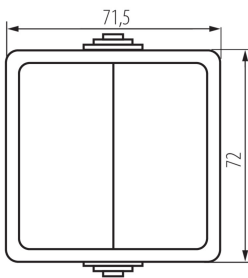

33495 TEKNO 05-1010-102 bi

2 gang 1 way switch

GENERAL DATA:

Colour: white

Place of assembly: wall mounted

Highlighting: Not applicable

Length [mm]: 72

Height [mm]: 72

TECHNICAL DATA:

Rated voltage [V]: 250 AC

Material of contacts: CuZn70

Terminal type: Screw terminal

Plastic: ABS

Number of levers: 2

Rated current [AX]: 10

IP class: 54