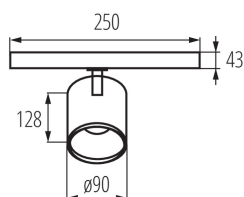

Rail-mounted projector

Kanlux ACORD ATL 1 are integrated lighting fixtures to be mounted on three-phase track. These are lamps that can be adapted to our individual needs. We can choose white or black, two powers (18W and 30W), light color and lighting angle (standard is 60°, but we can replace the reflector and change the angle to 15° or 36°) depending on whether we want to illuminate the surface or a specific detail. Kanlux ACORD ATL 1 stands for 50 000 hours of durability and a 5-year warranty. Branded key components (LED COB and power supply), high level of real color rendering (CRI > 90) and elimination of glare (UGR < 19) are other advantages of these unique luminaires.

GENERAL DATA:

Colour: white

Place of assembly: rail TEAR

Place of application: Indoors

Minimum distance from the illuminated object: 0,5m

Compatible with a dimmer: no

Replaceable light source: no

Integrated LED light source: yes

TECHNICAL DATA:

Rated voltage [V]: 220-240 AC

Rated frequency [Hz]: 50

Maximum power [W]: 30

Class of protection against electric shock: II

Diode type: LED COB

Luminous flux [lm]: 2850

Colour temperature: Warm white

Colour temperature [K]: 3000

Colour uniformity [SDCM]: ≤6

Colour-rendering index Ra: ≥90

Service life [h]: 50000

Number of on/off cycles: ≥30000

Lighting angle [°]: 60

Luminous efficiency of the lamp [lm/W]: 95

Ambient temperature range to which the product can be exposed: 5÷25

Enclosure material: aluminum alloy

Protective glass material: plastic

The fixture set includes built-in LED's with the following energy classes: A++,A+,A

Lamp-heating time [s]: ≤1

Lamp-ignition time [s]: ≤0,5