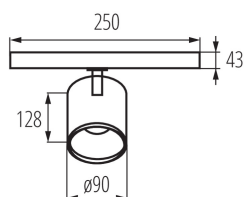

Rail-mounted projector

Kanlux ACORD ATL 1 are integrated lighting fixtures to be mounted on three-phase track. These are lamps that can be adapted to our individual needs. We can choose white or black, two powers (18W and 30W), light color and lighting angle (standard is 60°, but we can replace the reflector and change the angle to 15° or 36°) depending on whether we want to illuminate the surface or a specific detail. Kanlux ACORD ATL 1 stands for 50 000 hours of durability and a 5-year warranty. Branded key components (LED COB and power supply), high level of real color rendering (CRI > 90) and elimination of glare (UGR < 19) are other advantages of these unique luminaires.

GENERAL DATA:

Colour: black
Place of assembly: rail TEAR
Place of application: Indoors
Minimum distance from the illuminated object: 0,5m
Compatible with a dimmer: no
Replaceable light source: no
Integrated LED light source: yes

TECHNICAL DATA:

Rated voltage [V]: 220-240 AC
Rated frequency [Hz]: 50
Maximum power [W]: 30
Class of protection against electric shock: II
Diode type: LED COB
Luminous flux [lm]: 2850
Colour temperature: Warm white
Colour temperature [K]: 3000
Colour uniformity [SDCM]: ≤6
Colour-rendering index Ra: ≥90
Service life [h]: 50000
Number of on/off cycles: ≥30000
Lighting angle [°]: 60
Luminous efficiency of the lamp [lm/W]: 95
Ambient temperature range to which the product can be exposed: 5÷25
Enclosure material: aluminum alloy
Protective glass material: plastic
The fixture set includes built-in LED's with the following energy classes: A++,A+,A
Lamp-heating time [s]: ≤1
Lamp-ignition time [s]: ≤0,5