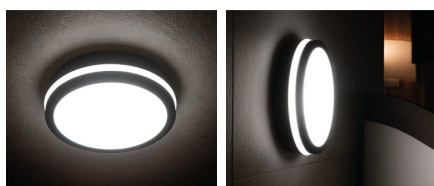

Ceiling-mounted LED light fitting

Kanlux BENO luminaries that's unique design and unique light effect. They were created on the basis of individual order of Kanlux, and their designs were registered by us at the patent office. Kanlux BENO LED also provides high weather resistance (IP54), quick and easy installation on the ceiling or wall, and Beno is equipped with the adjustable movement sensor. Kanlux BENO LED is a multifunctional fitting, which due to its design and its technical aspects, we can apply practically anywhere.

### GENERAL DATA:

**Colour:** graphite  
**Place of assembly:** wall mounted, ceiling mounted  
**Place of application:** Indoors and outdoors  
**Minimum distance from the illuminated object:** 0,5m  
**Compatible with a dimmer:** no  
**Replaceable light source:** no  
**Length [mm]:** 260  
**Width [mm]:** 260  
**Height [mm]:** 55  
**Integrated LED light source:** yes

### TECHNICAL DATA:

**Rated voltage [V]:** 220-240 AC  
**Rated frequency [Hz]:** 50  
**Maximum power [W]:** 24  
**Class of protection against electric shock:** II  
**Lampshade material:** plastic  
**Diode type:** LED SMD  
**Luminous flux [lm]:** 1920  
**Colour temperature:** white  
**Colour temperature [K]:** 4000  
**Colour uniformity [SDCM]:** ≤6  
**Colour-rendering index Ra:** ≥80  
**Service life [h]:** 20000  
**Number of on/off cycles:** ≥20000  
**Lighting angle [°]:** 110  
**Luminous efficiency of the lamp [lm/W]:** 80  
**Ambient temperature range to which the product can be exposed:** -15÷35  
**Enclosure material:** plastic  
**Connection type:** Self-clamping block  
**Range of sections of wires used [mm<sup>2</sup>]:** 0,5÷1,5  
**The fixture set includes built-in LED's with the following energy classes:** A++,A+,A  
**Lamp-heating time [s]:** ≤1