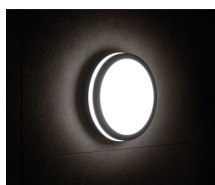

Ceiling-mounted LED light fitting

Kanlux BENO luminaries that's unique design and unique light effect. They were created on the basis of individual order of Kanlux, and their designs were registered by us at the patent office. Kanlux BENO LED also provides high weather resistance (IP54), quick and easy installation on the ceiling or wall, and Beno is equipped with the adjustable movement sensor. Kanlux BENO LED is a multifunctional fitting, which due to its design and its technical aspects, we can apply practically anywhere.

### GENERAL DATA:

**Colour:** graphite  
**Place of assembly:** wall mounted, ceiling mounted  
**Place of application:** Indoors and outdoors  
**Minimum distance from the illuminated object:** 0,5m  
**Compatible with a dimmer:** no  
**Replaceable light source:** no  
**Length [mm]:** 260  
**Width [mm]:** 260  
**Height [mm]:** 55  
**Integrated LED light source:** yes

### TECHNICAL DATA:

**Rated voltage [V]:** 220-240 AC  
**Rated frequency [Hz]:** 50  
**Maximum power [W]:** 24  
**Class of protection against electric shock:** II  
**Lampshade material:** plastic  
**Diode type:** LED SMD  
**Luminous flux [lm]:** 1920  
**Colour temperature:** white  
**Colour temperature [K]:** 4000  
**Colour uniformity [SDCM]:** ≤6  
**Colour-rendering index Ra:** ≥80  
**Service life [h]:** 20000  
**Number of on/off cycles:** ≥20000  
**Lighting angle [°]:** 110  
**Luminous efficiency of the lamp [lm/W]:** 80  
**Ambient temperature range to which the product can be exposed:** -15÷35  
**Enclosure material:** plastic  
**Connection type:** Self-clamping block  
**Range of sections of wires used [mm<sup>2</sup>]:** 0,5÷1,5  
**The fixture set includes built-in LED's with the following energy classes:** A++,A+,A  
**Lamp-heating time [s]:** ≤1