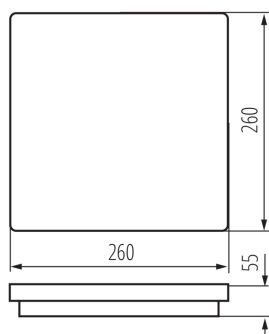

Ceiling-mounted LED light fitting

Kanlux BENO luminaries that's unique design and unique light effect. They were created on the basis of individual order of Kanlux, and their designs were registered by us at the patent office. Kanlux BENO LED also provides high weather resistance (IP54), quick and easy installation on the ceiling or wall, and Beno is equipped with the adjustable movement sensor. Kanlux BENO LED is a multifunctional fitting, which due to its design and its technical aspects, we can apply practically anywhere.

### GENERAL DATA:

**Colour:** graphite  
**Place of assembly:** wall mounted, ceiling mounted  
**Place of application:** Indoors and outdoors  
**Minimum distance from the illuminated object:** 0,5m  
**Compatible with a dimmer:** no  
**Replaceable light source:** no  
**Length [mm]:** 260  
**Width [mm]:** 260  
**Height [mm]:** 55  
**Integrated LED light source:** yes

### TECHNICAL DATA:

**Rated voltage [V]:** 220-240 AC  
**Rated frequency [Hz]:** 50  
**Maximum power [W]:** 24  
**Class of protection against electric shock:** II  
**Lampshade material:** plastic  
**Diode type:** LED SMD  
**Luminous flux [lm]:** 1920  
**Colour temperature:** white  
**Colour temperature [K]:** 4000  
**Colour uniformity [SDCM]:** ≤6  
**Colour-rendering index Ra:** ≥80  
**Service life [h]:** 20000  
**Number of on/off cycles:** ≥20000  
**Lighting angle [°]:** 110  
**Luminous efficiency of the lamp [lm/W]:** 80  
**Ambient temperature range to which the product can be exposed:** -15÷35  
**Enclosure material:** plastic  
**Connection type:** Self-clamping block  
**Range of sections of wires used [mm<sup>2</sup>]:** 0,5÷1,5  
**The fixture set includes built-in LED's with the following energy classes:** A++,A+,A  
**Lamp-heating time [s]:** ≤1