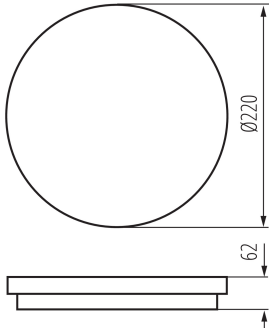

35006 STIVI LED 15W-NW-O

Ceiling-mounted LED light fitting