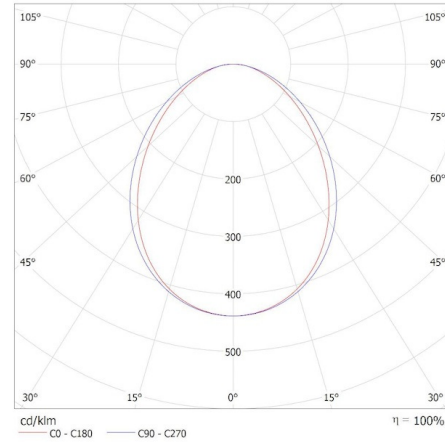

KANLUX S.A. (kat 35589) AL-MS-WW-MAT-W-NT / Krzywa rozsytu światła (biegunowo)