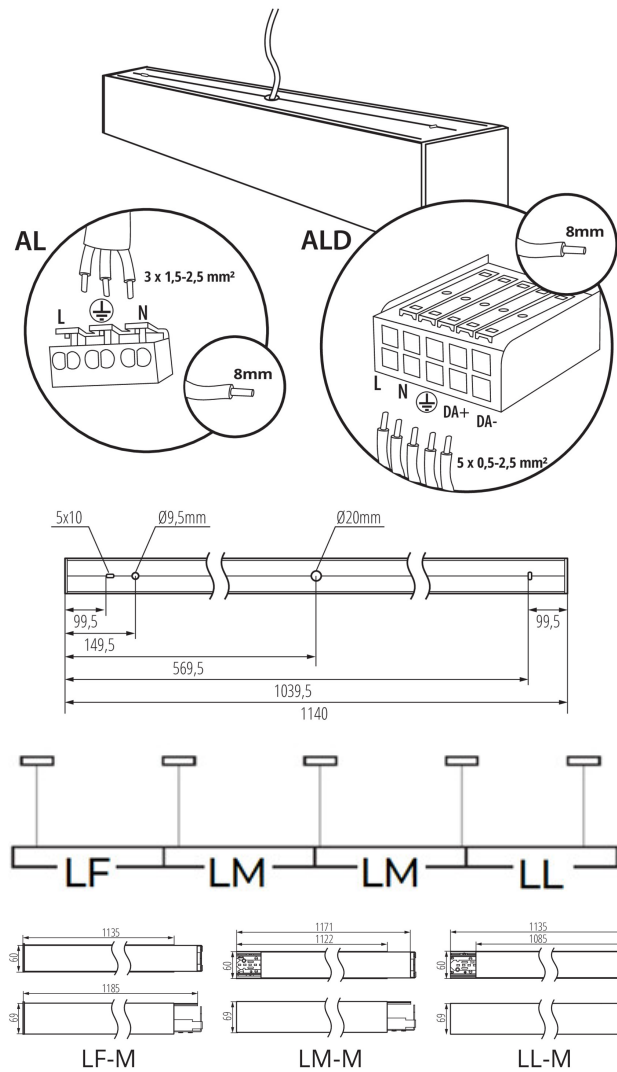

35589 AL-MS-WW-MAT-W-NT

Linear LED luminaire