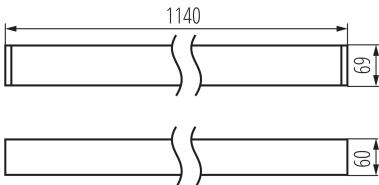

### Linear LED luminaire

#### GENERAL DATA:

**Colour:** white  
**Place of assembly:** ceiling mounted  
**Place of application:** Indoors  
**Minimum distance from the illuminated object :** 0,5m  
**Compatible with a dimmer :** no  
**Fixture lighting direction:** down  
**Length [mm]:** 1140  
**Width [mm]:** 60  
**Height [mm]:** 69  
**Integrated LED light source :** yes

#### TECHNICAL DATA:

**Rated voltage [V]:** 220-240 AC  
**Rated frequency [Hz]:** 50  
**Maximum power [W]:** 18  
**Class of protection against electric shock :** I  
**Lampshade material:** plastic  
**Diode type:** LED SMD  
**Luminous flux [lm]:** 2140  
**Correlated colour temperature [K]:** 3000  
**Colour consistency in McAdam ellipses :**  $\leq 3$   
**Colour rendering index:** 80  
**Service life [h]:** 50000  
**Luminous-flux-retention factor at the end of rated service life :** L90B10  
**Number of on/off cycles:**  $\geq 30000$   
**Lighting angle [°]:** X85/Y95  
**Luminous efficiency of the lamp [lm/W]:** 119  
**Ambient temperature range to which the product can be exposed:** 5÷25  
**Shade type:** matt  
**Enclosure material:** aluminum alloy  
**Connection type:** Self-clamping block  
**Range of sections of wires used [mm<sup>2</sup>]:** 1,5÷2,5  
**Lamp-heating time [s]:**  $\leq 1$   
**Lamp-ignition time [s]:**  $\leq 0,5$   
**IP class:** 20