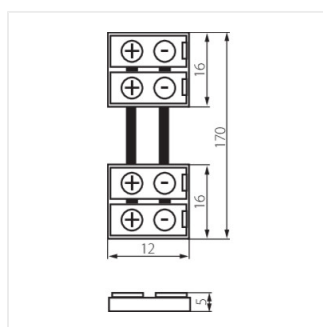

CONNECTOR

Съединителен елемент за LED ленти

CONNECTOR 8

CONNECTOR 8	19030
CONNECTOR 8-CP	19032
CONNECTOR 8-CPC	19033

CONNECTOR

Съединителен елемент за LED ленти

CONNECTOR 8

CONNECTOR 8-CP

CONNECTOR 8-CPC

CONNECTOR 8

CONNECTOR 8-CP

CONNECTOR 8-CPC