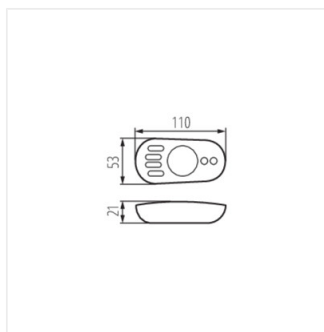

CONTROLLER CCT

Контролер за LED ленти

REMOTE CCT