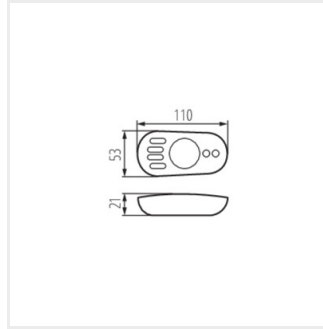

CTRL 12/24V MONO/CCT

Контролер за LED ленти

REMOTE CCT