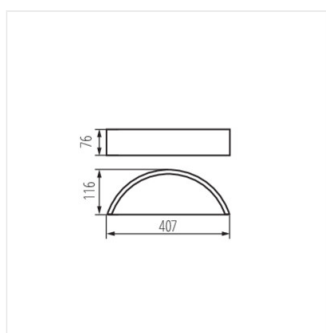

JASMIN WE-W

JASMIN