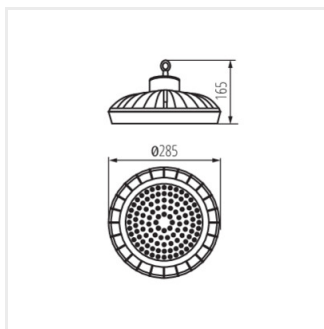

HB PRO LED HI

LED осветително тяло high bay

HB PRO LED HI 100W-NW

HB PRO LED HI 150W-NW

HB PRO LED HI 200W-NW

HB PRO LED HI 100W-NW

HB PRO LED HI 150W-NW

HB PRO LED HI 200W-NW