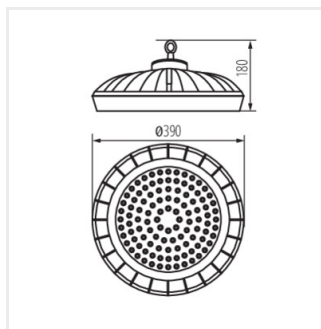

HB PRO LED HI

LED осветително тяло high bay

HB PRO LED HI 100W-NW

HB PRO LED HI 150W-NW

HB PRO LED HI 200W-NW

HB PRO LED HI 100W-NW

HB PRO LED HI 150W-NW

HB PRO LED HI 200W-NW