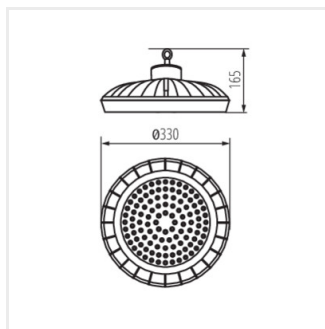

HB PRO LED HI

LED осветително тяло high bay

HB PRO LED HI 100W-NW

HB PRO LED HI 150W-NW

HB PRO LED HI 200W-NW

HB PRO LED HI 100W-NW

HB PRO LED HI 150W-NW

HB PRO LED HI 200W-NW