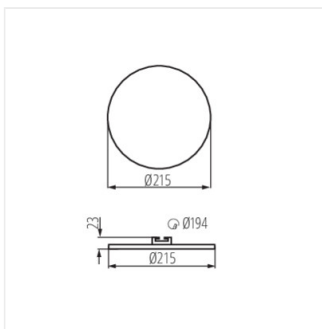

AREL LED DO 25W