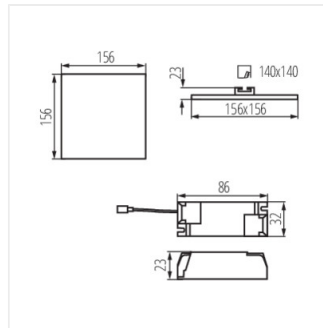

### Осветително тяло downlight

AREL LED DO 25W

AREL LED DL 25W

AREL LED DO 6W

AREL LED DL 6W

AREL LED DO 10W

AREL LED DL 10W

AREL LED DO 14W