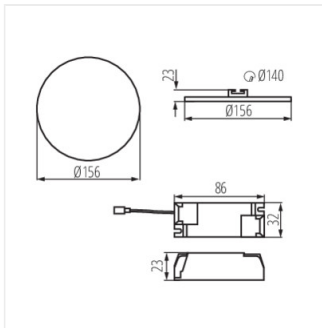

### Осветително тяло downlight

AREL LED DO 25W

AREL LED DL 25W

AREL LED DO 6W

AREL LED DL 6W

AREL LED DO 10W

AREL LED DL 10W

AREL LED DO 14W