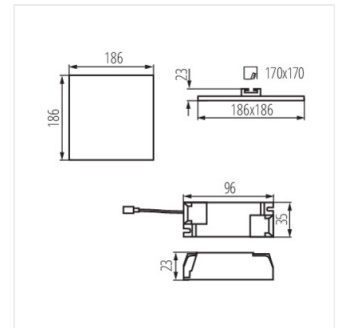

AREL LED DL 20W