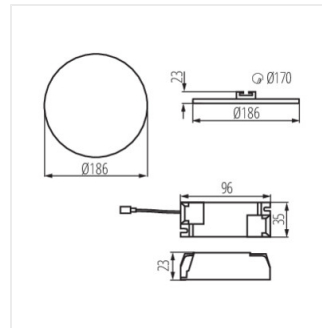

AREL LED DO 20W