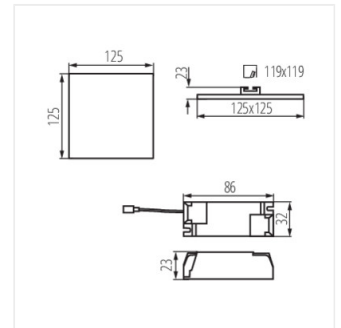

### Осветително тяло downlight

AREL LED DO 25W

AREL LED DL 25W

AREL LED DO 6W

AREL LED DL 6W

AREL LED DO 10W

AREL LED DL 10W

AREL LED DO 14W