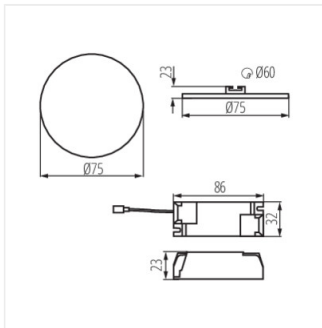

### Осветително тяло downlight

AREL LED DO 25W

AREL LED DL 25W

AREL LED DO 6W

AREL LED DL 6W

AREL LED DO 10W

AREL LED DL 10W

AREL LED DO 14W