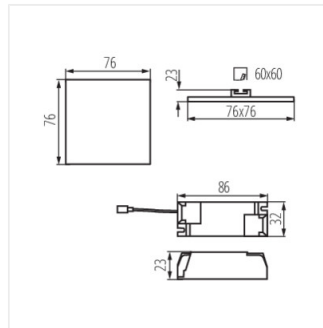

### Осветително тяло downlight

AREL LED DO 25W

AREL LED DL 25W

AREL LED DO 6W

AREL LED DL 6W

AREL LED DO 10W

AREL LED DL 10W

AREL LED DO 14W