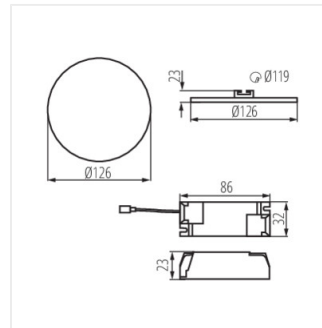

### Осветително тяло downlight

AREL LED DO 25W

AREL LED DL 25W

AREL LED DO 6W

AREL LED DL 6W

AREL LED DO 10W

AREL LED DL 10W

AREL LED DO 14W