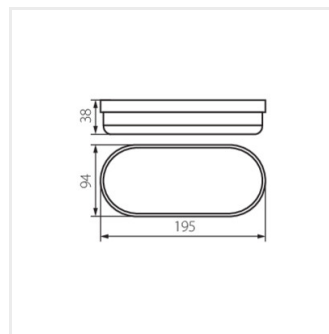

TOLU C LED 12W-NW-W