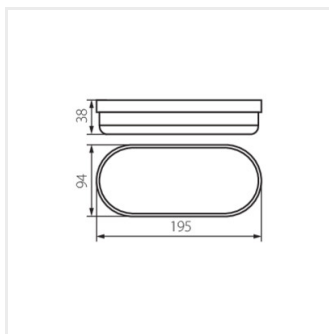

# TOLU LED

Канално осветително тяло

TOLU C LED 12W-NW-B

TOLU O LED 18W-NW-B

TOLU C LED 6W-NW-W

TOLU C LED 12W-NW-W

TOLU O LED 9W-NW-W

TOLU O LED 18W-NW-W