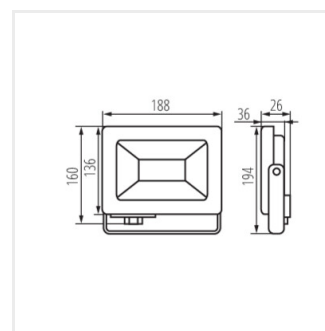

ANTEM LED 20W-NW-SE B

ANTEM LED 30W-NW-SE B

ANTEM LED

LED осветител

ANTEM LED 50W-NW-SE B

ANTEM LED 10W-NW B

ANTEM LED 20W-NW B

ANTEM LED 30W-NW B