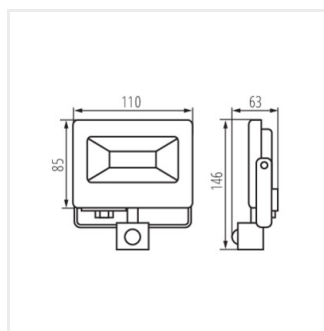

ANTEM LED 10W-NW-SE B