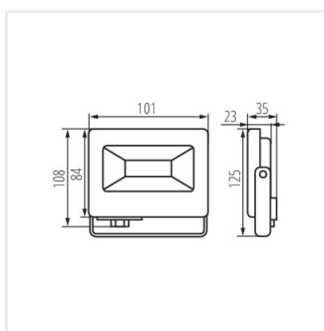

ANTEM LED 20W-NW-SE B

ANTEM LED 30W-NW-SE B

ANTEM LED

LED осветител

ANTEM LED 50W-NW-SE B

ANTEM LED 10W-NW B

ANTEM LED 20W-NW B

ANTEM LED 30W-NW B