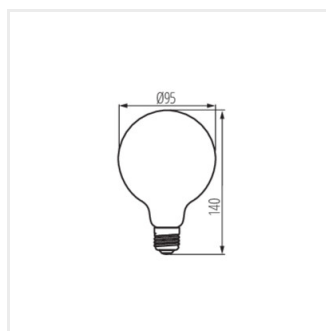

XLED G95 SW

LED източник на светлина

XLED G95