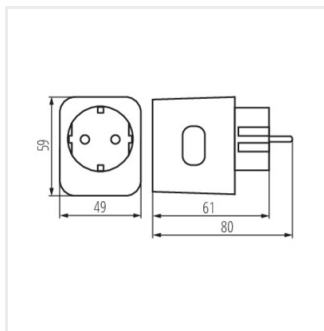

KANLUX SMART

Socket adaptor

In [A]

S AD GN SCH 10A PM	33701	10
S AD GN 16A PM	33703	16

S AD GN SCH 10A PM

S AD GN 16A PM

KANLUX SMART

Socket adaptor