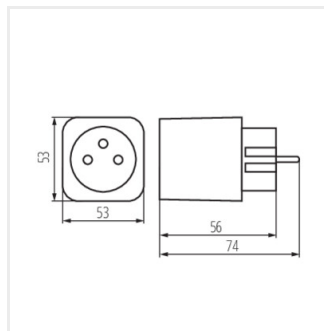

S AD GN 16A PM