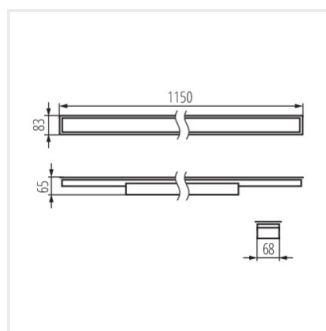

## AL-MH-PT

линейно LED осветително тяло

AL-MH-NW-MAT-W-PT

AL-MH-WW-MAT-W-PT

AL-MH-NW-MPR-W-PT

AL-MH-WW-MPR-W-PT

AL-MH-NW-MAT-B-PT

AL-MH-WW-MAT-B-PT

AL-MH-NW-MPR-B-PT

AL-MH-WW-MPR-B-PT

AL-MH-NW-MAT-S-PT

AL-MH-WW-MAT-S-PT

AL-MH-NW-MPR-S-PT

AL-MH-WW-MPR-S-PT

ALD-MH