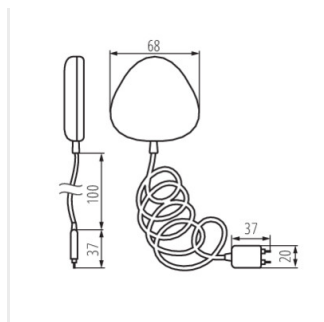

KANLUX SMART

IP
20

Wi-Fi 2,4 GHz

UK
CA

S SENSOR PIR INT 10M

S SENSOR PIR INT 10M	34940	2 x 3V DC / 5V USB	2 x CR123A
S SENSOR W INT	34941	2 x 1,5 DC	2 x AAA
S SENSOR ON/OFF INT	34942	2 x 1,5 DC	2 x AAA

S SENSOR PIR INT 10M

S SENSOR W INT

S SENSOR ON/OFF INT

KANLUX SMART

S SENSOR PIR INT 10M

S SENSOR W INT

S SENSOR ON/OFF INT