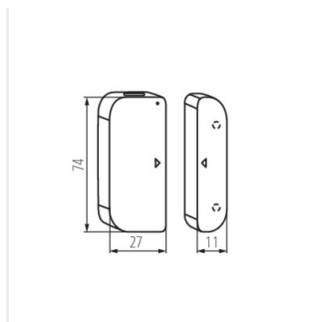

S SENSOR W INT

S SENSOR ON/OFF INT

KANLUX SMART

S SENSOR PIR INT 10M

S SENSOR W INT

S SENSOR ON/OFF INT