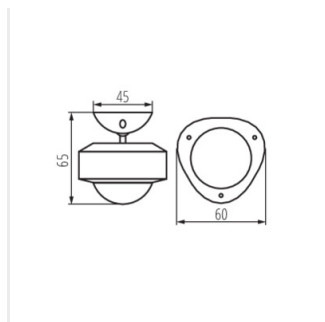

KANLUX SMART

S SENSOR PIR INT 10M