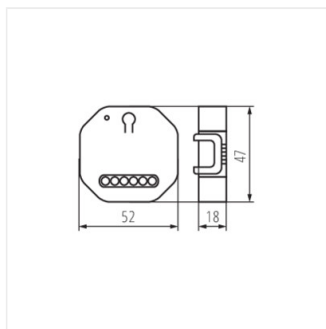

KANLUX SMART

Amazon
Alexa
&
Google
Home

S SWITCH ON/OFF

S SWITCH ON/OFF	34948	бял
S SWITCH SHUTTER	34949	бял
S SWITCH G DOOR	34950	бял

KANLUX SMART

S SWITCH ON/OFF

S SWITCH SHUTTER

S SWITCH G DOOR