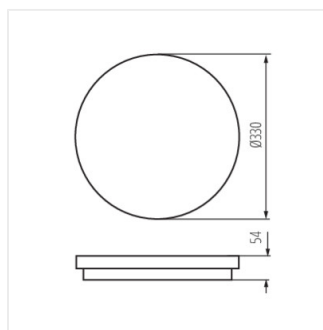

STIVI LED 36W-NW-O

STIVI LED 36W-NW-O-SE