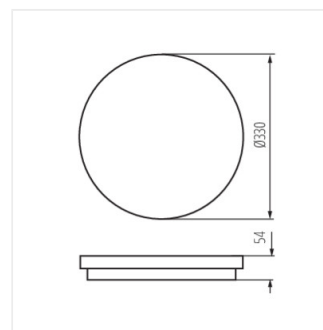

STIVI LED 36W-NW-O

STIVI LED 36W-NW-O-SE