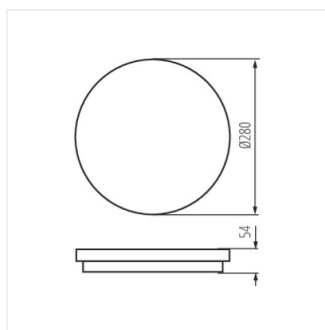

STIVI LED 24W-NW-O-SE