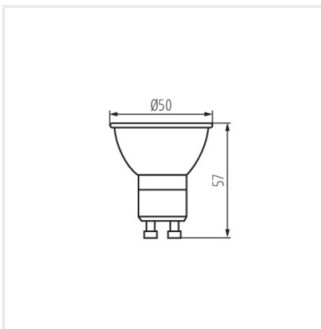

## IQ-LEDIM GU10

---

LED източник на светлина

IQ-LEDDIM GU10 7W

IQ-LEDDIM GU10 7W

**iQ** LED

**Kanlux**