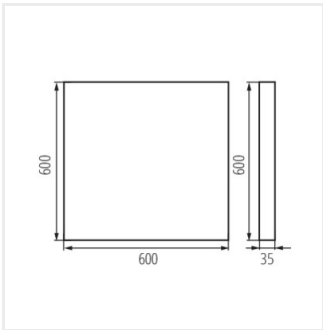

OFIS RST LED N1

Surface-mounted LED office fixture

OS RST N1