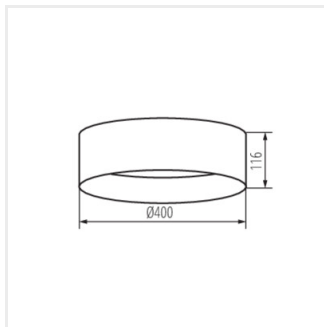

RIFA LED

LED плафониера

RIFA LED 17,5W