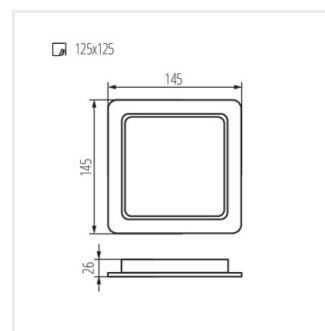

TAVO LED DO 9W-NW

TAVO LED DO 12W-NW

TAVO LED DO 18W-NW

TAVO LED DO 24W-NW

TAVO LED DL 5W-NW

TAVO LED DL 9W-NW

TAVO LED DL 12W-NW

TAVO LED DL 18W-NW