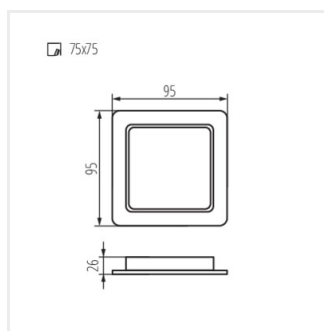

TAVO LED DO 9W-NW

TAVO LED DO 12W-NW

TAVO LED DO 18W-NW

TAVO LED DO 24W-NW

TAVO LED DL 5W-NW

TAVO LED DL 9W-NW

TAVO LED DL 12W-NW

TAVO LED DL 18W-NW