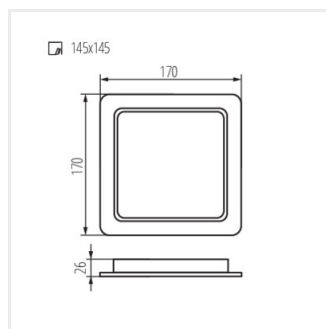

TAVO LED DO 9W-NW

TAVO LED DO 12W-NW

TAVO LED DO 18W-NW

TAVO LED DO 24W-NW

TAVO LED DL 5W-NW

TAVO LED DL 9W-NW

TAVO LED DL 12W-NW

TAVO LED DL 18W-NW