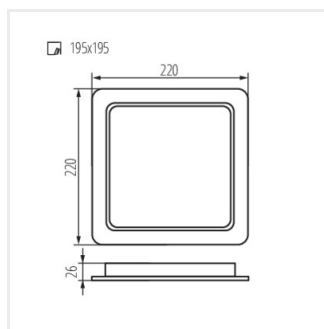

TAVO LED DO 9W-NW

TAVO LED DO 12W-NW

TAVO LED DO 18W-NW

TAVO LED DO 24W-NW

TAVO LED DL 5W-NW

TAVO LED DL 9W-NW

TAVO LED DL 12W-NW

TAVO LED DL 18W-NW