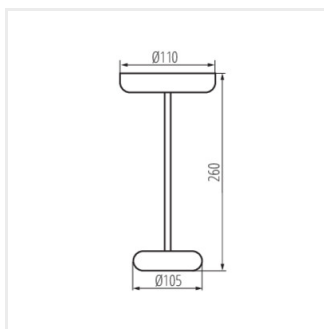

FLUXY LED IP44