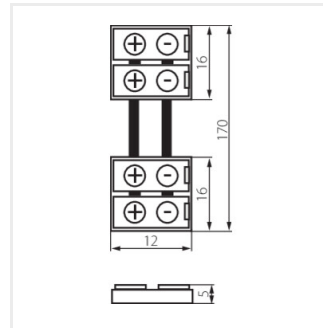

CONNECTOR 8-CPC