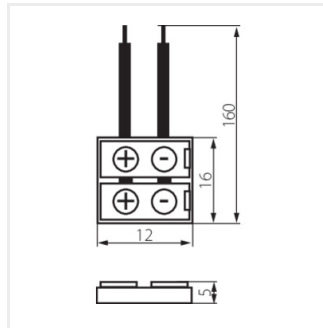

CONNECTOR

Konektor pro LED pásky

CONNECTOR 8

CONNECTOR 8	19030
CONNECTOR 8-CP	19032
CONNECTOR 8-CPC	19033

CONNECTOR

Konektor pro LED pásky

CONNECTOR 8

CONNECTOR 8-CP

CONNECTOR 8-CPC

CONNECTOR 8

CONNECTOR 8-CP

CONNECTOR 8-CPC