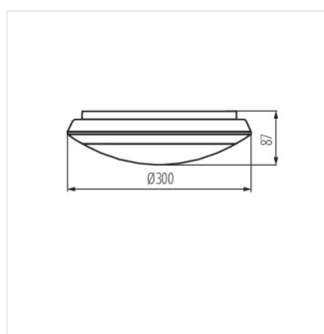

## DABA N LED SMD

Stropní LED svítidlo

DABA N LED SMD DL-16W

DABA N LED SMD DL-22W

DABA N LED SMD DL-16W

DABA N LED SMD DL-22W