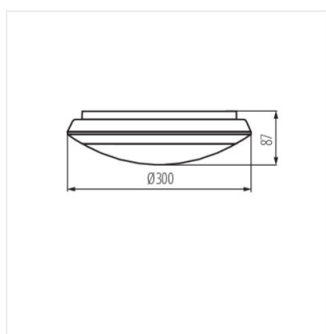

## DABA N LED SMD

Stropní LED svítidlo

DABA N LED SMD DL-16W

DABA N LED SMD DL-22W

DABA N LED SMD DL-16W

DABA N LED SMD DL-22W