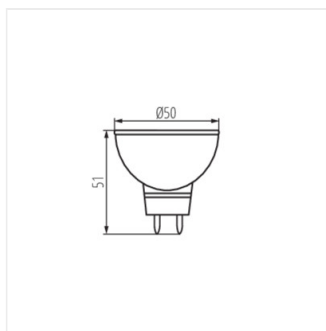

TOMI LED 5W MR16; 7W
MR16

TOMI LED 5W MR16